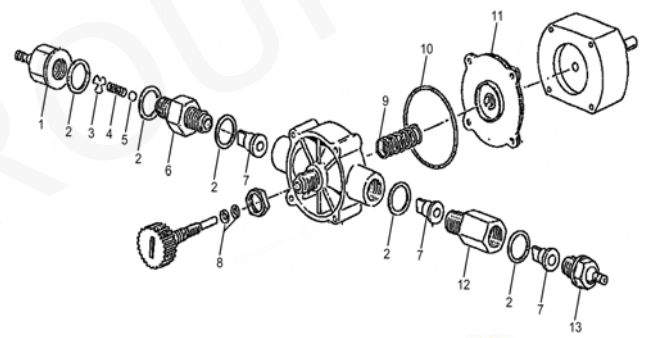

Item	Order	Description	Model	OEM
1	361337	hose connector		DSVNR17NT
2	361338	gasket		G16221F
3	361339	disc		DSVNR16
4	361340	spring		DSVNR14
5	361341	stainless ball		DSVNR13
6	361342	body		DSVNR12
7	361348	non-return valve		DS8S