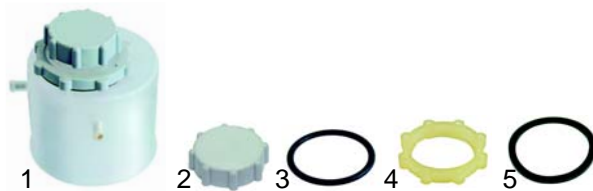

Salt tanks and softeners

Item	Order	Description	Model	OEM
1	510929	salt container compl.		CERI43
2	524177	cap		CERI46
3	510898	O-ring		CERI46A
4	524178	nut		CERI45
5	507045	gasket		CERI44