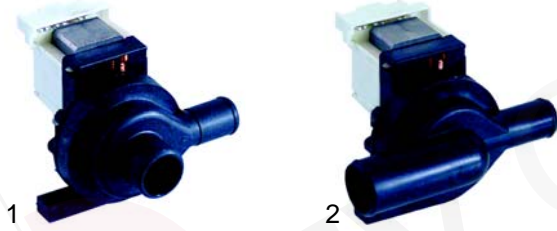

Pumps

Drain pumps

Item	Order	Description	Model	OEM
1	500346	34W/230V	UNO, DUE	CEPS031
2	500347	34W/230V	Quattro Q	CEPS031482