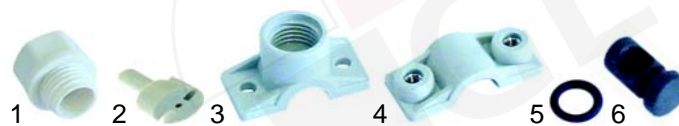

Item	Order	Description	Model	OEM
1	507183	jet cap	Jolly Q, Jolly AQ,	GR020
2	507184	jet swirl	UNO Q, UNO AQ,	GR021
3	507180	jet holder	UNO CSQ, UNO CLQ,	GR019B
4	507181	holder clamp	UNO HCSQ,	GR019D
5	507305	O-ring	DUE ACSQ,	OR106
6	507182	end cap	DUE ACLQ	GR019G