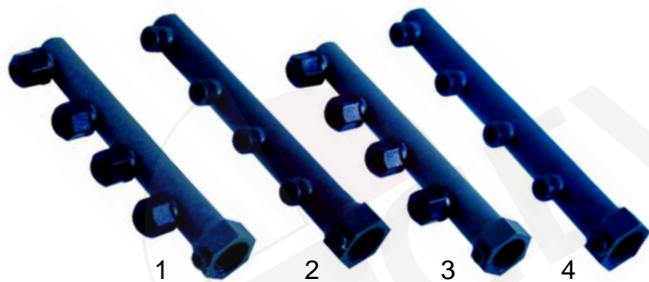

Pumps and components
Page 17

Wash and rinse systems

Wash arms

Item	Order	Description	Model	OEM
1	507142	extension	Jolly T, UNO T, UNO CLT, UNO CST	GLIT32
2	507147	extension	Jolly AT, UNO AT, UNO ACLT, UNO CST	GL2T32
3	507311	gasket		OR128
4	507139	column	Jolly T, Jolly AT, UNO T, UNO AT, DUE AT, UNO CLT, UNO CST, UNO ACLT, UNO ACST, DUE ACLT, DUE ACST	GLIT27
5	507150	column	Quattro T	GL4T27
6	507314	gasket		OR3131
7	507056	nut 1"		DP1