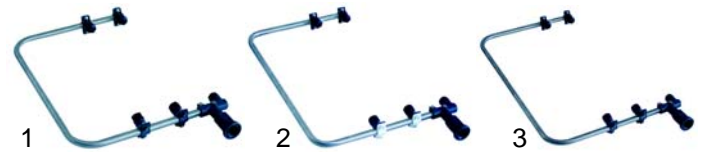

Rinse arms

Item	Order	Description	Model	OEM
1	507186	rinse arm/ compl.	Jolly T, UNO T, UNO CLT, UNO CST	GR119IN
2	507188	rinse arm/ compl.	Jolly AT, UNO AT, UNO ACST	GR1A19IN
3	507190	rinse arm/ compl.	DUE AT, DUE ACLT, DUE ACST	GR2A19IN