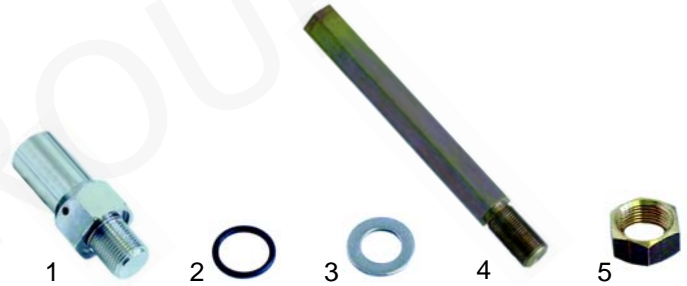

Item	Order	Description	Model	OEM
1	507115	turntable support	Jolly T, Jolly AT, UNO	GGIT2
2	507309	O-ring	T, UNO AT, UNO	OR122
3	507114	disc	CLT, UNO CST, UNO	GG0T4
4	507116	extension	ACST, DUE AT, DUE	GGIT5
5	507054	nut 3/8"	ACLT, DUE ACLT	DO38A