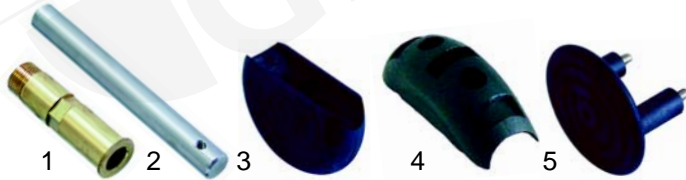

Item	Order	Description	Model	OEM
1	507167	bush		GMMN6191
2	507166	shaft		GMMN6181
3	507163	holder lower	61P, 62P ab 1996	GMMN6171
4	507160	holder upper		GMMN6161
5	507169	handle guide		GMMN6301