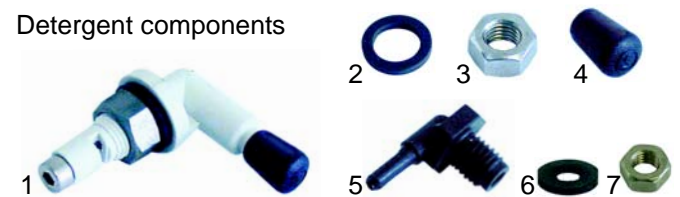

Detergent components

Item	Order	Description	Model	OEM
1	507061	elbow connection		DSDET040
2	507075	gasket		G15101G
3	507330	nut, M10 x 1		VD10IP1
4	507062	end cap		DSDET043
5	507063	elbow connection		DSDET62P
6	507113	gasket		GDSDET62P
7	507331	nut, M10		VDDET62P