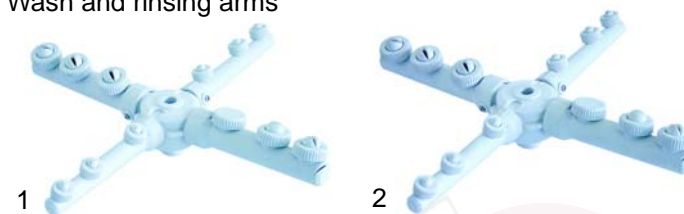

Wash and rinsing arms

Item	Order	Description	Model	OEM
1	507276	wash and rinse arm	UNO Q, UNO AQ	LSI16
2	507284	wash and rinse arm	Jolly Q, Jolly AQ, UNO CSR, UNO CLQ, UNO ACSQ	LSI16CSL