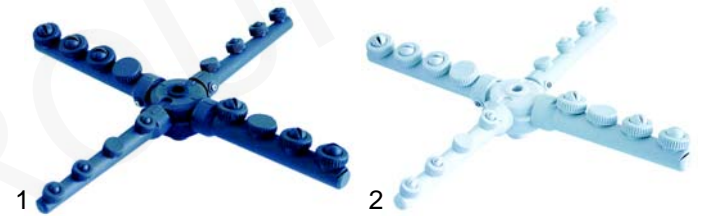

Item	Order	Description	Model	OEM
1	507285	wash and rinse arm	DUE Q, DUE AQ	LSI26
2	507290	wash and rinse arm	DUE ACSQ, DUE ACLQ	LSI26CSL