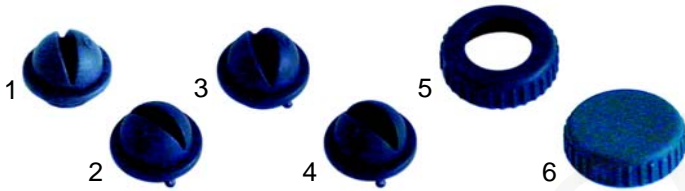

Item	Order	Description	Model	OEM
1	507265	wash jet right (small)	UNO_, Jolly_,	LSI015
2	507266	wash jet left (small)	DUE_, Quattro Q	LSI016
3	507298	wash jet right (large)	Quattro BA, Quattro SA, 61P, 62P	LSISA15
4	507299	wash jet left (large)		LSISA16
5	507267	wash nut screw connection		LSI017
6	507268	blind jet		LSI018