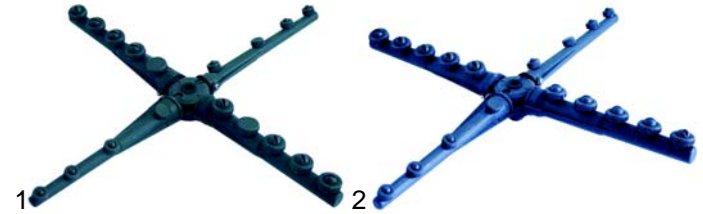

Item	Order	Description	Model	OEM
1	507291	wash and rinse arm	Quattro Q, 61P	LSI46
2	507300	wash and rinse arm	Quattro BA, Quattro SA 62P	LSISA6