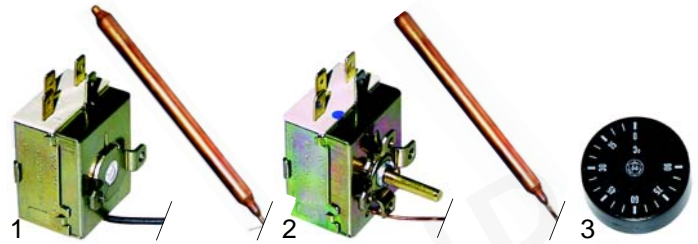

Thermostats

Item	Order	Description	Model	OEM
1	390186	tank, 55 °C, fixed		CETV55
2	390006	0 - 95 °C	universal	CETB85
3	110100	knob, 0 - 90 °C		CEMTB

Item	Order	Description	Model	OEM
1	390455	safety thermostat/ boiler, 110 °C		CESB454
2	390456	safety thermostat/ tank, 85 °C	universal	CESV001