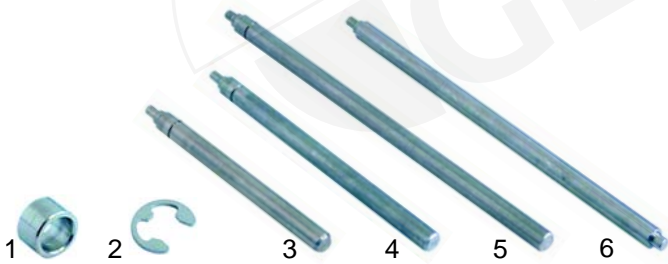

Door and hood components

Item	Order	Description	Model	OEM
1	507029	spring right (2mm)	Jolly	AMMP1DX
2	507030	spring left (2mm)		AMMP1SX
3	507027	spring right (2,3mm)	Jolly A	AMMP1A2DX
4	507028	spring left (2,3mm)		AMMP1A2SX
5	507013	bush	Jolly,	AMO12M
6	507023	door pin	Jolly A	AM112NTM
7	507031	plate		AMOPFPPM