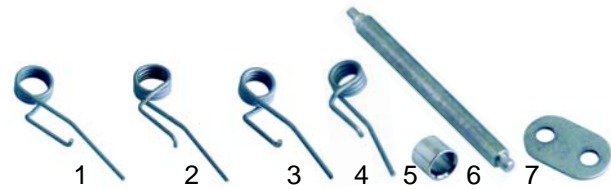

Door and hood components

Item	Order	Description	Model	OEM
1	507029	spring right (2mm)	Jolly	AMMP1DX
2	507030	spring left (2mm)		AMMP1SX
3	507027	spring right (2,3mm)	Jolly A	AMMP1A2DX
4	507028	spring left (2,3mm)		AMMP1A2SX
5	507013	bush	Jolly,	AMO12M
6	507023	door pin	Jolly A	AM112NTM
7	507031	plate		AMOPFPPM