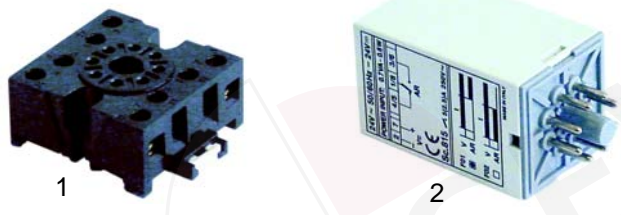

Time relays

Item	Order	Description	Model	OEM
1	360230	base, 8-pole		CETF60A
2	360223	operation delay, 6 sec. fixed, 24V AC		CETF60
2	360224	operation delay, 6 sec. fixed, 230V AC		CETF6045A