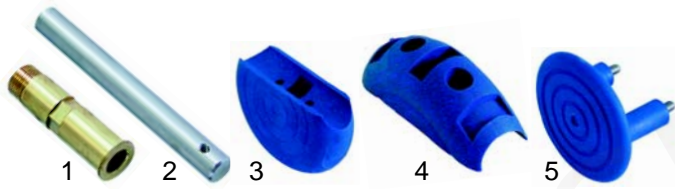

Item	Order	Description	Model	OEM
1	507167	bush		GMMN6191
2	507166	shaft		GMMN6181
3	507165	holder lower	62P ab 1997	GMMN6171S
4	507162	holder upper		GMMN6161S
5	507170	handle guide		GMMN6301S