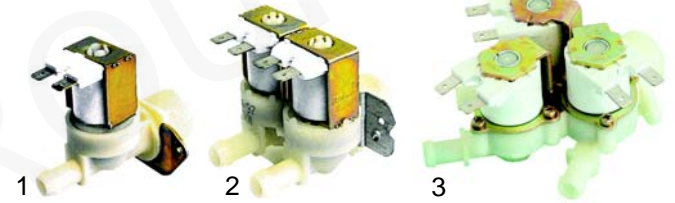

Item	Order	Description	Model	OEM
1	541164	50/20	Jolly, UNO, DUE, Quattro Q, 61P, 62P	CEPR
2	541165	60/30	Quattro BA, Quattro SA	CEPRE
3	507174	T-piece		GPRTP

Contactors/ Relays

Item	Order	Description	Model	OEM
1	380420	relay	Jolly	CER16A2NO
2	380415	contactor, 3 NO, 1 NC	UNO, DUE, Quattro Q, 61P, 62P	CECTF
3	380212	contactor, 4NO	Quattro BA/ Quattro SA	CECT

Item	Order	Description	Model	OEM
1	380411	contactor, 3 NO, 1 NC	62P to 1997	CECT24P
2	380209	contactor, 4 NO		CECT24G

Solenoid valves

Item	Order	Description	Model	OEM
1	370017	single, 230V AC	61P, 62P	CEEV1
1	370029	single, 24V AC	62P to 1996	CEEV124
2	370021	double, 230V AC	Jolly, UNO, DUE, Quattro	CEEV2
3	370240	triple, 230V AC, with reducer for softener		CEEV3