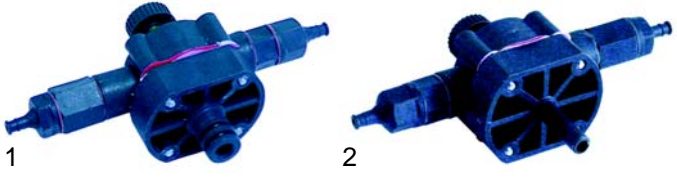

Dosing pumps

Item	Order	Description	Model	OEM
1	361018	dosing pump		DSBM3NT
2	361054	dosing pump		DSAM3 DSAM3NT