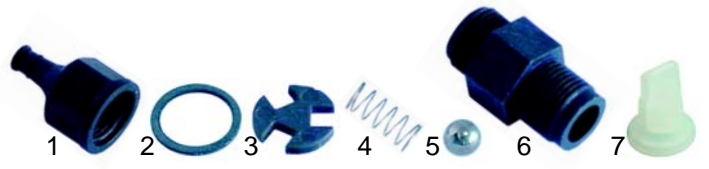

Item	Order	Description	Model	OEM
1	361337	hose connector		DSVNR17NT
2	361338	gasket		G16221F
3	361339	disc		DSVNR16
4	361340	spring		DSVNR14
5	361341	stainless ball		DSVNR13
6	361342	body		DSVNR12
7	361348	non-return valve		DS8S