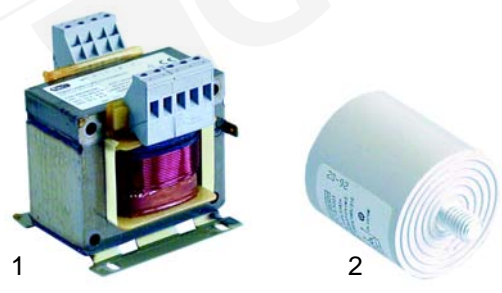

Item	Order	Description	Model	OEM
1	400134	transformer, 100/220 VA, primary 230/400V ± 15V, secondary 12 - 0 - 12V	62P	CETRS24
2	365046	interference suppression filter		CEFA