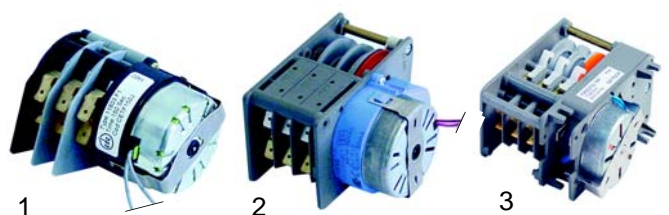

Timers

Item	Order	Description	Model	OEM
1	360220	150 sec	Jolly	CETF150J
2	360219	120 sec	UNO, DUE	CETF12
3	360221	regeneration		CETF20

Item	Order	Description	Model	OEM
1	359124	socket/ yellow	61P, 62P	CESPE32
2	359123	socket/ green		CESPE31
3	359130	signal element, 230V		CESP27
3	359132	signal element/ green, 230V		CESP27V