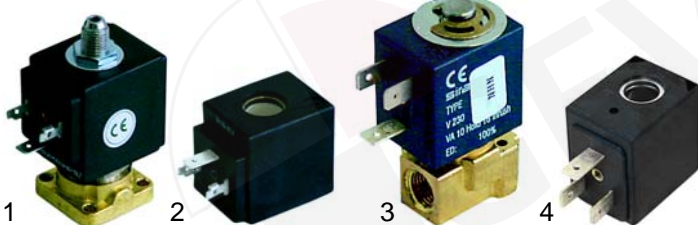

Member of the  **GEV GROUP**

Solenoid valves

Scem/Parker

Item	Order	Description	Acc.-letter
1	370057	cpl., 3 ways, 230V AC	A
2	370062	Solenoid square base	A
3	371029	Magnetic coil, 230V AC	A

Lucifer

Item	Order	Description	Acc.-letter
1	370053	cpl., 3 ways, 230V AC	A
2	370061	Solenoid square base	A
3	371031	Magnetic coil, 230V AC	A

ODE

Sirai

Item	Order	Description	Acc.-letter
1	370203	cpl., 230V AC	A
2	371150	Magnetic coil, 230V AC	A
3	370168	1/8", 2 ways, 230V AC	B
4	371071	Magnetic coil, 230V AC	B

Solenoid valve accessories

Item	Order	Description	Letter
1	371091	Plug/small	B
2	371090	Plug/big	A
3	371095	O-ring/viton	A
4	371100	O-ring/Silicon	A

Pressure switches

Item	Order	Description
1	541021	Pressure switches, 3 poles
2	520139	Membrane

Switches, Signal lamps

Item	Order	Description	Socket dim.
1	345013	Switch, 2 poles	
2	346036	Switch, 2 poles	
3	359400	Signal lamp/green	8mm
4	359401	Signal lamp/red	8mm
5	359043	Lamp/red	

Flowmeters

Item	Order	Description
1	400222	Flowmeter, 1/4"
2	400004	Flowmeter, 1/4"
3	400256	Plug
4	400257	Flowmeter turbine
5	400258	Case gasket

Key push buttons

Item	Order	Description
1	400389	Key push button (Gicar)
2	400334	Push button panel