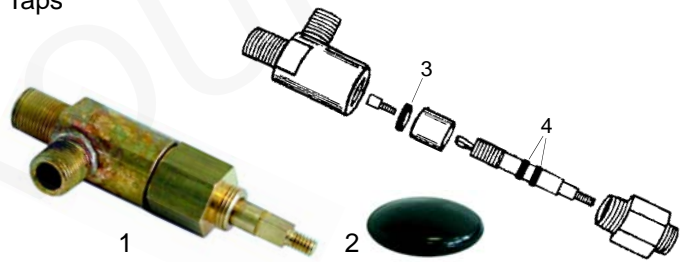

Manometers

Item	Order	Description
1	541283	Manometer, 0 - 3 bar
2	541292	Manometer, 0 - 20 bar
3	541293	Manometer/doublescale

Valves

Item	Order	Description
1	529312	Safety valve, 1,8 bar, 3/8"
2	529316	Safety valve/sealed, 1,8 bar, 3/8"
3	529303	Empty valve
4	529361	Cu-gasket, 1/4"
5	529349	Cu-gasket, 3/8"

Taps

Item	Order	Description
1	529837	Steam- und water tap/cpl.
2	111052	Handle

Item	Order	Description
3	528872	Gasket
4	528400	O-ring

Pipes

Item	Order	Description
1	529838	Steam pipe/cpl.
2	529839	Water pipe/cpl.
3	528881	Spring
4	528400	O-ring
5	528882	Bush
6	528883	O-ring