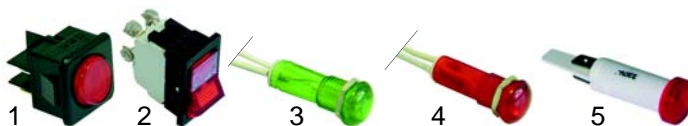

Member of the  **GEV GROUP**

Solenoid valves

Scem/Parker

Item	Order	Description	Acc.-letter
1	370057	cpl., 3 ways, 230V AC	A
2	370062	Solenoid square base	A
3	371029	Magnetic coil, 230V AC	A

Lucifer

Item	Order	Description	Acc.-letter
1	370053	cpl., 3 ways, 230V AC	A
2	370061	Solenoid square base	A
3	371031	Magnetic coil, 230V AC	A

ODE

Sirai

Item	Order	Description	Acc.-letter
1	370203	cpl., 230V AC	A
2	371150	Magnetic coil, 230V AC	A
3	370168	1/8", 2 ways, 230V AC	B
4	371071	Magnetic coil, 230V AC	B

Solenoid valve accessories

Item	Order	Description	Letter
1	371091	Plug/small	B
2	371090	Plug/big	A
3	371095	O-ring/viton	A
4	371100	O-ring/Silicon	A

Pressure switches

Item	Order	Description
1	541021	Pressure switches, 3 poles
2	520139	Membrane

Switches, Signal lamps

Item	Order	Description	Socket dim.
1	345013	Switch, 2 poles	
2	346036	Switch, 2 poles	
3	359400	Signal lamp/green	8mm
4	359401	Signal lamp/red	8mm
5	359043	Lamp/red	