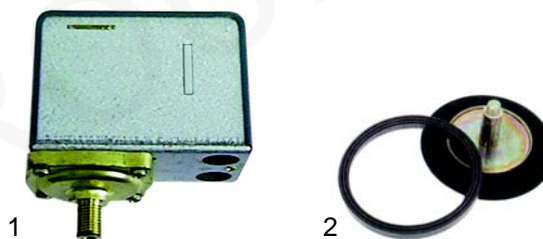

Member of the  **GEV GROUP**

Solenoid valves

Scem/Parker

Item	Order	Description	Acc.-letter
1	370057	cpl., 3 ways, 230V AC	A
2	370062	Solenoid square base	A
3	371029	Magnetic coil, 230V AC	A

Lucifer

Item	Order	Description	Acc.-letter
1	370053	cpl., 3 ways, 230V AC	A
2	370061	Solenoid square base	A
3	371031	Magnetic coil, 230V AC	A

ODE

Sirai

Item	Order	Description	Acc.-letter
1	370203	cpl., 230V AC	A
2	371150	Magnetic coil, 230V AC	A
3	370168	1/8", 2 ways, 230V AC	B
4	371071	Magnetic coil, 230V AC	B

Solenoid valve accessories

Item	Order	Description	Letter
1	371091	Plug/small	B
2	371090	Plug/big	A
3	371095	O-ring/viton	A
4	371100	O-ring/Silicon	A

Pressure switches

Item	Order	Description
1	541021	Pressure switches, 3 poles
2	520139	Membrane

Switches, Signal lamps

Item	Order	Description	Socket dim.
1	345013	Switch, 2 poles	
2	346036	Switch, 2 poles	
3	359400	Signal lamp/green	8mm
4	359401	Signal lamp/red	8mm
5	359043	Lamp/red	