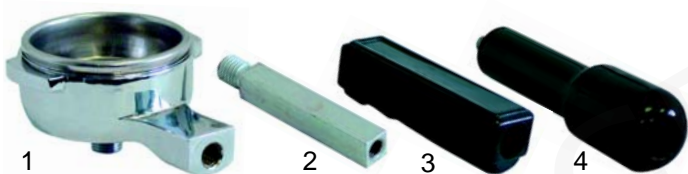

Taps

Item	Order	Description
1	529837	Steam- und water tap/cpl.
2	111052	Handle

Item	Order	Description
3	528872	Gasket
4	528400	O-ring

Pipes

Item	Order	Description
1	529838	Steam pipe/cpl.
2	529839	Water pipe/cpl.
3	528881	Spring
4	528400	O-ring
5	528882	Bush
6	528883	O-ring

Shower, filter holder gasket

Item	Order	Description
1	528884	Shower
2	528083	Filter holder gasket
3	529079	Filter holder spring

Filters

Item	Order	Description
1	529103	Filter, 1 cup (7g)
2	529104	Filter, 2 cups (14g)

Filter holder

Item	Order	Description
1	529156	Filter holder, 3/8", M10
2	529048	Lengthening
3	529119	Handle
4	529053	Handle, M10

Spouts

Item	Order	Description
1	529001	3/8", 1 way, straight/long
2	529004	3/8", 1 way, curved/closed
3	529008	3/8", 2 ways, distance 44mm
4	529007	3/8", 2 ways, distance 55mm, short