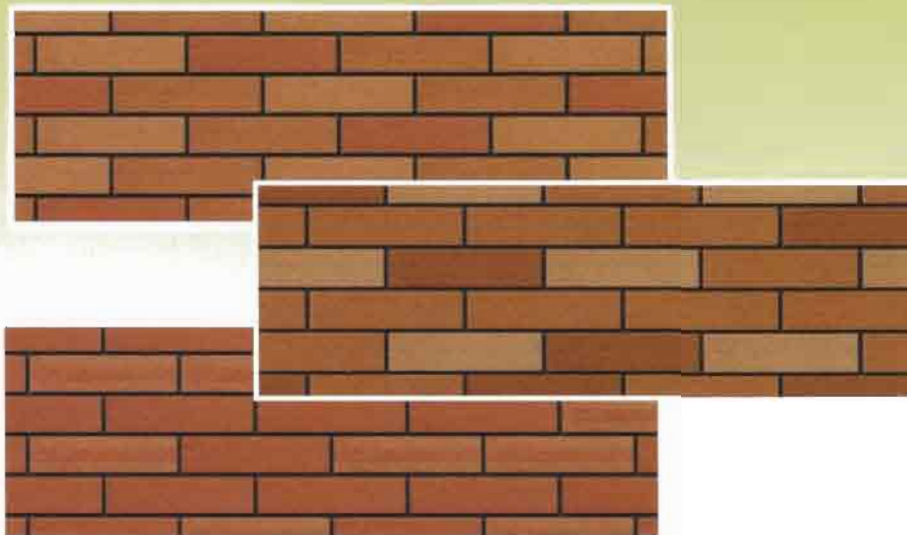

new product

 **MATHIOS
REFRACTORIES S.A.**

KERA*brick*[®]
inspired by nature[®]

MATHIOS REFRACTORIES S.A.

Dark Red

SK 8521B

Light Red

SK 8523A

The complete chromatic line adds a unique flair of warmth in your place and at the same time satisfies the highest architectural demands.

Kerabrick lining has a wide field of application both for outside and inside use and it perfectly combines beauty, quality and innovative know-how.