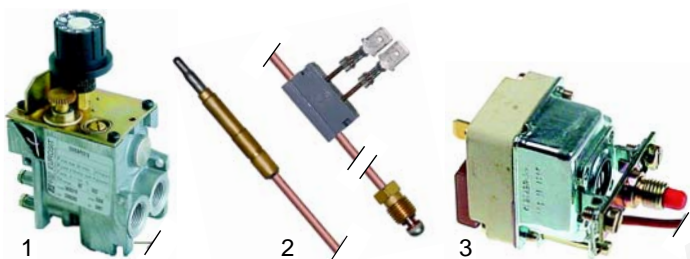

Item	Order	Description	Model	OEM
1	101992	Eurosit controller	series 600	826920350
2	102069	thermocouple, 600mm		826920050
3	375601	safety thermostat		826630390