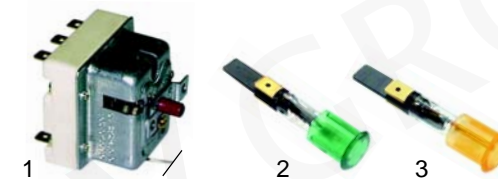

Item	Order	Description	Model	OEM
1	375648	safety thermostat	series 700, series 900	85326010002
2	359364	signal lamp/green		826650020
3	359365	signal lamp/yellow		826650030

B

Suitable for Baron