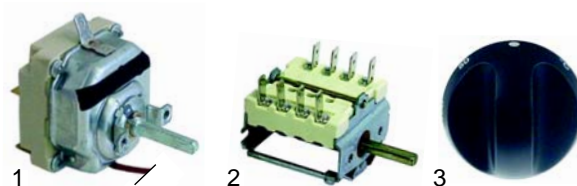

Item	Order	Description	Model	OEM
1	375603	thermostat	series 600	826630123
2	300002	switch	series 700	826630150
3	111699	knob	series 900	824710250