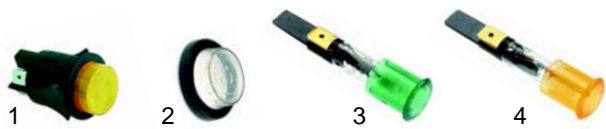

Item	Order	Description	Model	OEM
1	345162	switch	series 600	826630200
2	346319	protecting cover		826630060
3	359364	signal lamp/green		826650020
4	359365	signal lamp/yellow		826650030