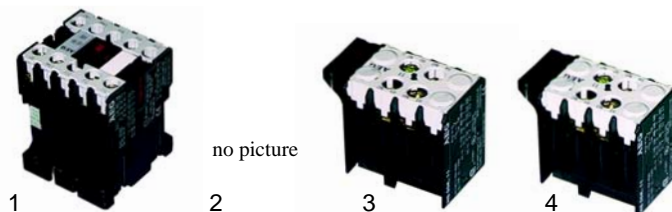

Item	Order	Description	Model	OEM
1	380238	contactor, 3NO + 1NO, 20A		A047037
2	380388	auxiliary contact	universal	A047038
3	380243	auxiliary contact, 2NO + 2NC		A047039
4	380387	auxiliary contact, 3NO + 1NC		A047040