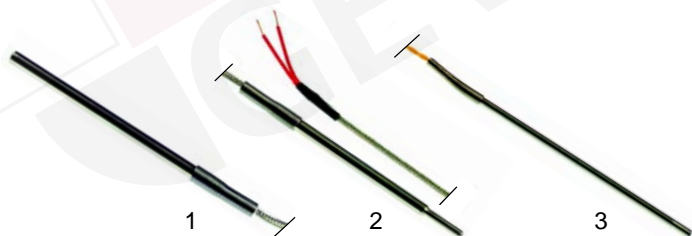

Item	Order	Description	Model	OEM
1	379935	sensor (chamber)	CV__, CVM__, CVP__	3103270
2	379936	sensor (chamber)	ECVM__, ECVP__	3103275
3	379937	sensor (outflow)		3103282