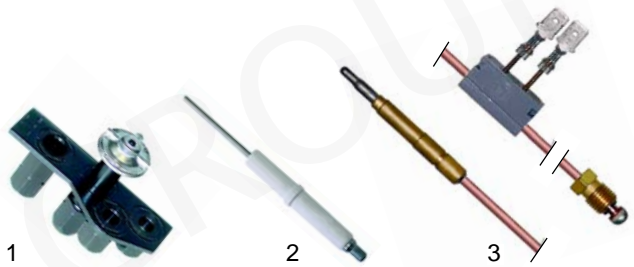

Item	Order	Description	Model	OEM
1	100110	pilot burner	series 700, series 900	826920110
2	100701	electrode		-
3	102068	thermocouple, 320mm		826920130