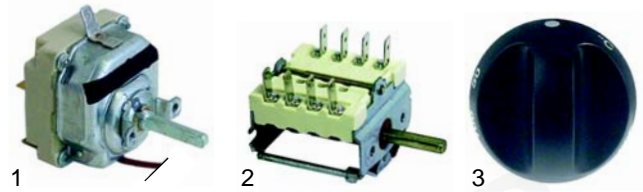

Item	Order	Description	Model	OEM
1	375603	thermostat		826630161
2	300002	switch	series 700,	826630150
3	111695	knob	series 900	824710270