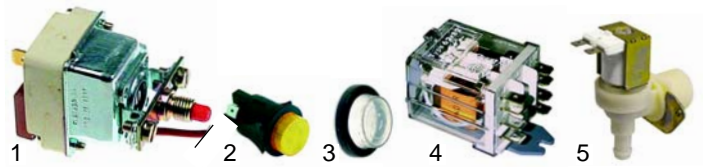

Item	Order	Description	Model	OEM
1	375605	safety thermostat		826630240
2	345162	switch	series 700, series 900, series Giano	826630200
3	346319	protecting cover		826630060
4	380139	relay		826630250
5	370354	solenoid valve		826630220