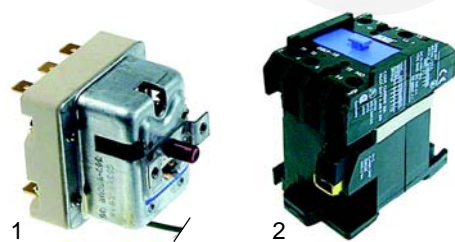

Item	Order	Description	Model	OEM
1	375562	safety thermostat	series 700, series 900	826630130
2	380204	contactor		826630300