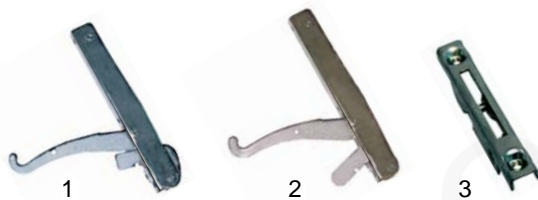

Ovens (mechanical)

Item	Order	Description	Model	OEM
1	700006	hinge right		826410060
2	700007	hinge left	series 700,	826410070
3	700001	counter part	series 900	826410050

Suitable for Baron