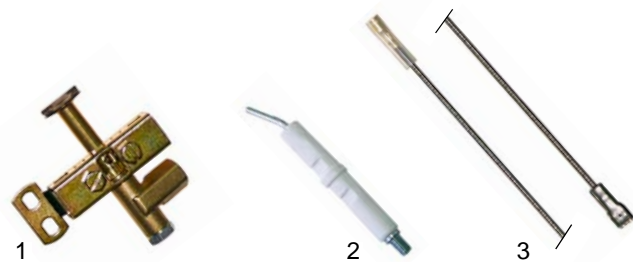

Item	Order	Description	Model	OEM
1	100046	pilot burner	series 700, series 900	85327090022
2	100706	electrode		85326010046
3	100025	ignition cable		85326050065