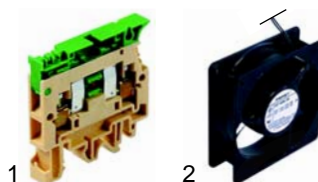

Item	Order	Description	Model	OEM
1	550848	safeguard clamp	universal	A034500
2	601030	fan		3102350

B

Suitable for Baron