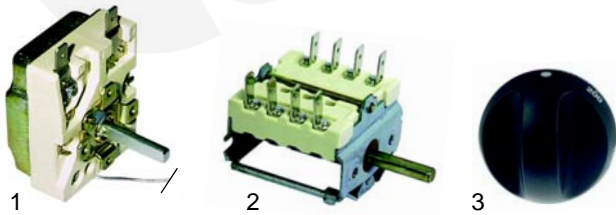

Item	Order	Description	Model	OEM
1	375261	thermostat	series 700, series 900	85326010005
2	300002	switch		826630150
3	111707	knob		824710220