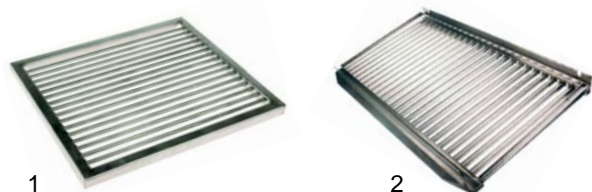

Item	Order	Description	Model	OEM
1	211064	lava rock grid	series 700 (1/1M)	85322005075
2	211065	grill grid		85322009331