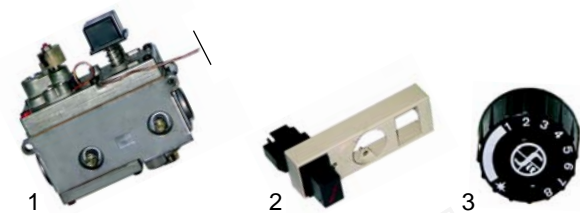

Item	Order	Description	Model	OEM
1	101135	Minisit controller	series 700, series 900	85327020200
2	101136	covering hood with piezoelectric igniter		85327020230
3	110068	knob		824710160