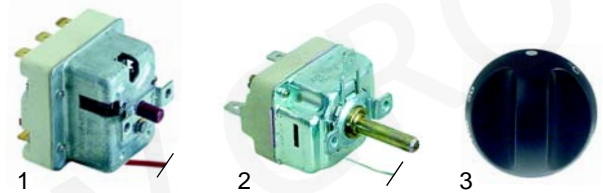

Item	Order	Description	Model	OEM
1	100110	pilot burner	series 700, series 900	826920110
2	100701	electrode		-
3	102068	thermocouple, 320mm		826920130

Item	Order	Description	Model	OEM
1	100009	piezoelectric igniter	series 700, series 900	826630020
2	100016	ignition cable, 900mm		826690011