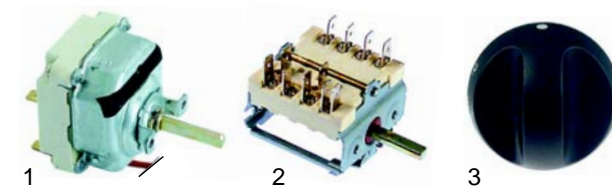

Item	Order	Description	Model	OEM
1	375602	thermostat	series 700, series 900	85326010016
2	300166	switch		85326030019
3	111702	knob		824710240