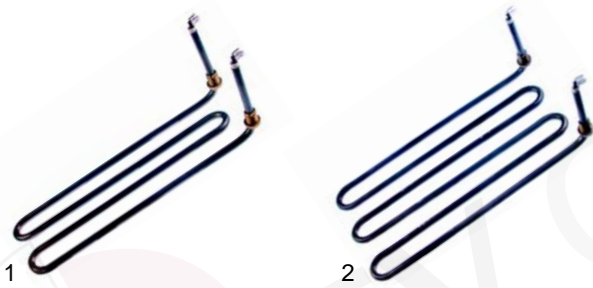

## Fryers (mechanical)

Item	Order	Description	Model	OEM
1	542004	drain tap	series 600	826900950
2	540863	drain pipe		823550170
3	514268	drain tap	series 700, series 900	85327060056

Tilting bratt pans (electric)