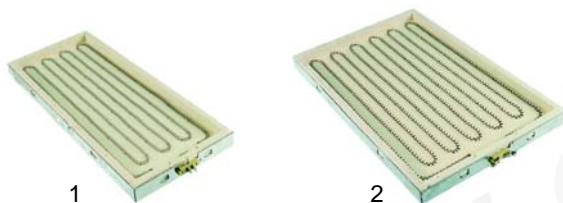

Fry tops/ceramic (electrical)

Item	Order	Description	Model	OEM
1	418029	1500W/230V	series 600 (1/2M)	826900711
2	418030	2500W/230V	series 600 (1M)	826900721