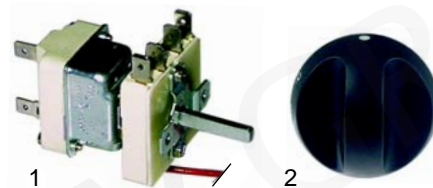

Item	Order	Description	Model	OEM
1	390039	thermostat with switch	series 600	826630230
2	111702	knob		824710240

Suitable for Baron