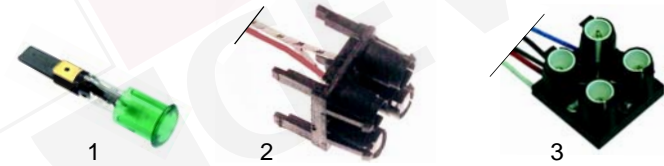

Item	Order	Description	Model	OEM
1	359364	signal lamp		826650020
2	359328	residual temperature display 2 units		853400080
3	359326	residual temperature display 4 units		853400070