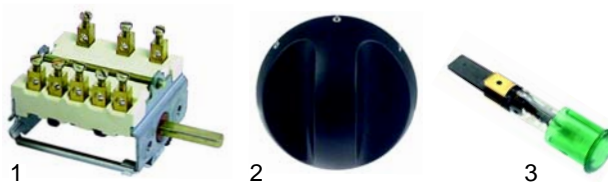

Item	Order	Description	Model	OEM
1	300025	switch	series 600, series 700, series 900	82630070
2	111691	knob		824710320
3	359364	signal lamp green		826650020