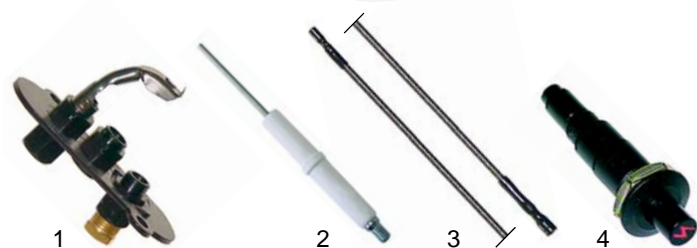

Item	Order	Description	Model	OEM
1	100050	pilot burner		826920030
2	100701	electrode	series 700, series 900, series Giano	826650010
3	100016	ignition cable 650mm		826690011
4	100009	piezoelectric igniter		826630020