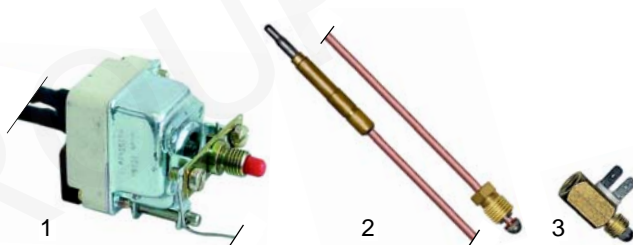

Item	Order	Description	Model	OEM
1	375376	safety thermostat	series 700, series 900	85322001046
2	102041	thermocouple, 600mm		85326010055
3	101265	interrupter, M9x1