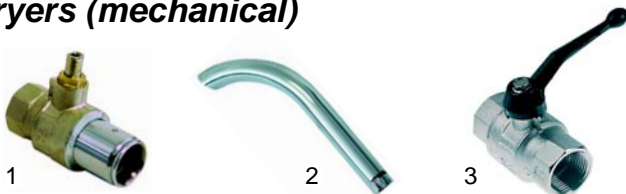

Fryers (mechanical)

Item	Order	Description	Model	OEM
1	542004	drain tap	series 600	826900950
2	540863	drain pipe		823550170
3	514268	drain tap	series 700, series 900	85327060056