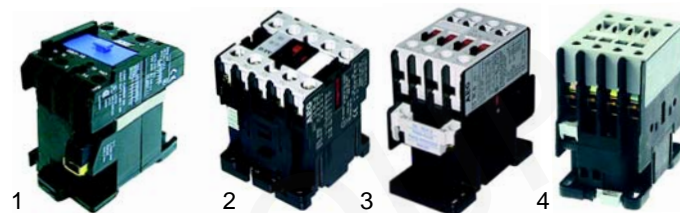

Item	Order	Description	Model	OEM
1	380204	contactor, 3NO + 1NO, 20A	6E	A047200
2	380239	contactor, 3NO + 1NC, 20A	6E	A047031
3	380245	contactor, 3NO + 1NC, 20A	10E	A047034
3	380262	contactor, 3NO + 1NC, 32A	20E	A047036
4	380385	contactor, 3NO + 1NC, 60A	21E	A047035