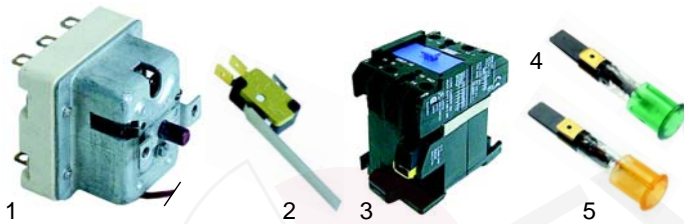

Item	Order	Description	Model	OEM
1	375375	safety thermostat	series 700, series 900	85326010036
2	345773	micro switch		85326043085
3	380204	contactor		85326046038
4	359364	signal lamp green		826650020
5	359365	signal lamp yellow