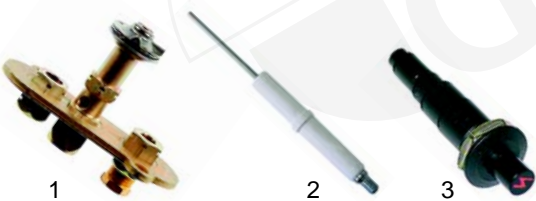

Item	Order	Description	Model	OEM
1	100056	pilot burner	series 600	826920370
2	100701	electrode		826650010
3	100009	piezoelectric igniter		826630020