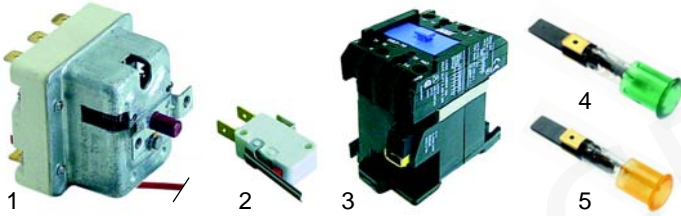

Tilting bratt pans (gas)

Item	Order	Description	Model	OEM
1	375600	safety thermostat	series 600	826630380
2	345255	micro switch		826630310
3	380204	contactor		826630300
4	359364	signal lamp green		826650020
5	359365	signal lamp yellow		826650030