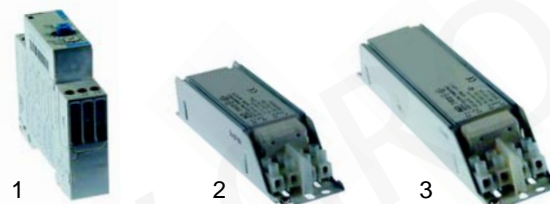

Item	Order	Description	Model	OEM
1	380386	timer	CV	A047065
2	401187	transformer	_6_, _10_, _20_	A047060
3	401188	transformer	_21_	A047061

B

Suitable for Baron