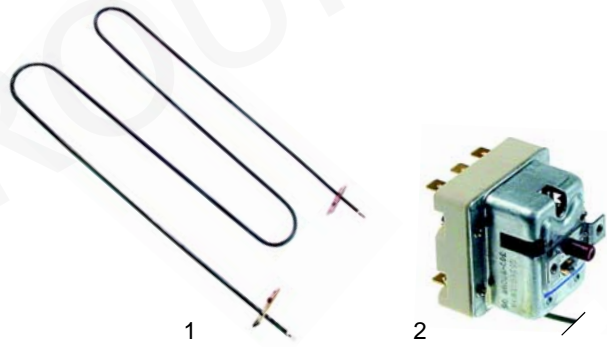

Item	Order	Description	Model	OEM
1	418025	1500W/230V	series 700,	826620041
2	375562	safety thermostat 360°C	series 900	826630130