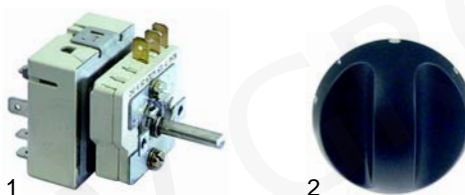

## Open tops/ceramic (electrical)

Item	Order	Description	Model	OEM
1	490138	1200W/230V (1-circuit)	series 600, series 700	853400060
2	490113	1800W/230V (1-circuit)		853400050

Item	Order	Description	Model	OEM
1	490118	2400W/230V (2-circuit)	series 600, series 700, 900	853400040
2	490115	3400W/230V (2-circuit)	series 700, 900	853400030