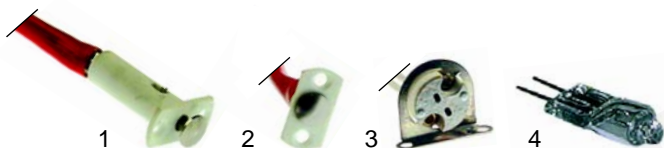

Item	Order	Description	Model	OEM
1	346359	contact sensor (device)	universal	3108870
2	346360	contact sensor (body bracket)		3108879
3	359836	lamp holder		3108860
4	359599	lamp		3108850