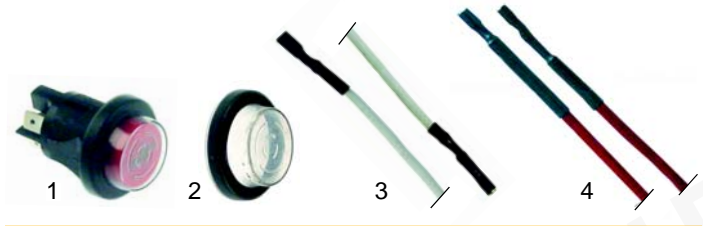

Item	Order	Description	Model	OEM
1	346318	push button	series 700, series 900, series Giano	826630050
2	346319	protective cover		826630060
3	100197	ignition cable 500mm		826690051
4	100179	ignition cable 1000mm		826690061