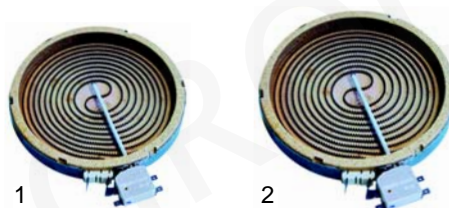

Open tops/ceramic (electrical)

Item	Order	Description	Model	OEM
1	490138	1200W/230V (1-circuit)	series 600, series 700	853400060
2	490113	1800W/230V (1-circuit)		853400050