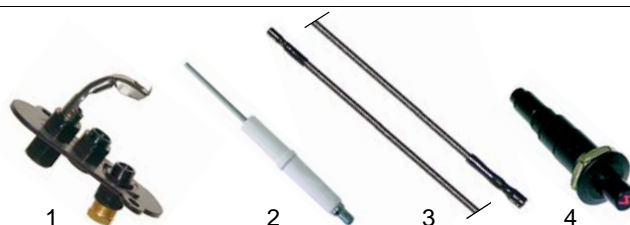

Item	Order	Description	Model	OEM
1	100050	pilot burner	series 600,	826920030
2	100701	electrode	series 700,	826650010
3	100016	ignition cable, 900mm	series 900,	826690011
4	100009	piezoelectric igniter	series Giano	826630020