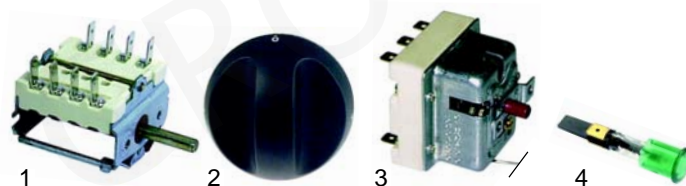

Item	Order	Description	Model	OEM
1	300184	4-position switch	series 600	826630330
2	111701	knob		824710480
3	375277	safety thermostat		826630350
4	359364	signal lamp		826650020