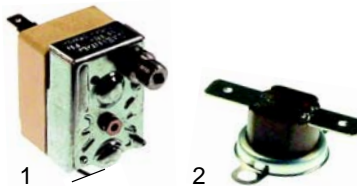

Item	Order	Description	Model	OEM
1	375637	safety thermostat boiler	CVP_	A046185
2	375638	thermostat boiler		A046186