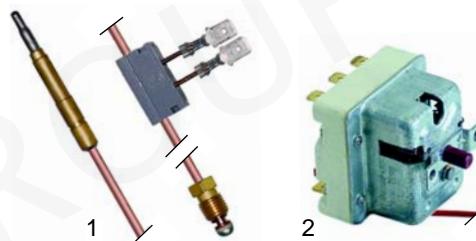

Item	Order	Description	Model	OEM
1	102069	thermocouple, 600mm	series 700, 900,	826920050
2	375599	safety thermostat	series Giano (chromium-plated design)	826630010