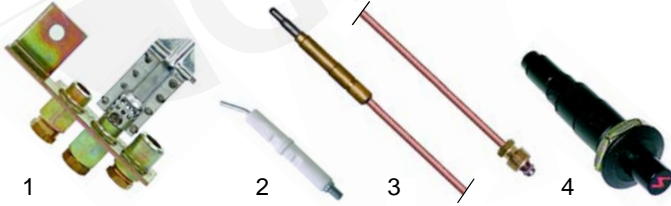

Boiling pans (mechanical)

Item	Order	Description	Model	OEM
1	102800	pilot burner	series 700, series 900	853310042
2	100706	electrode		853310150
3	102077	thermocouple, 1500mm		853310070
4	100009	piezoelectric igniter		826630020