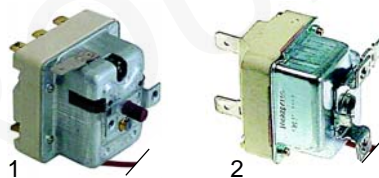

Electrical components

Item	Order	Description	Model	OEM
1	375635	safety thermostat 300°C universal		A046190
2	375636	thermostat 60°C	CVM_, CVP_	A046195