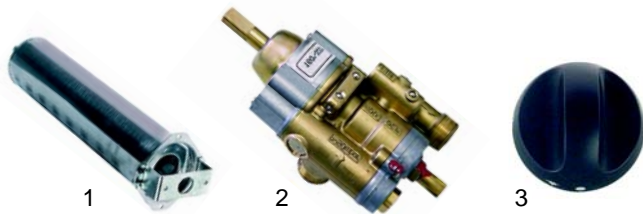

Bains-marie (gas)

Item	Order	Description	Model	OEM
1	105692	burner		826390101
2	101991	gas thermostat	series 600	826920330
3	111705	knob		824710490