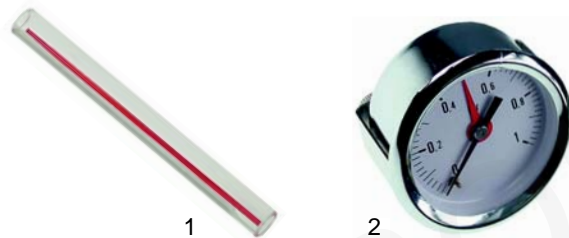

Item	Order	Description	Model	OEM
1	693327	glas tube	series 700,	853310179
2	541334	manometer	series 900	853310148

Suitable for Baron