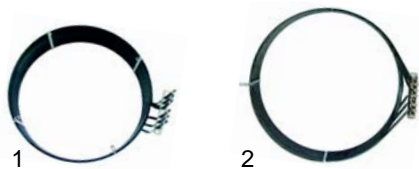

Item	Order	Description	Model	OEM
1	418107	7500W/230V __6E, __10E, __21E	A037460	
2	418108	7500W/230V __10E, __21E	A037480