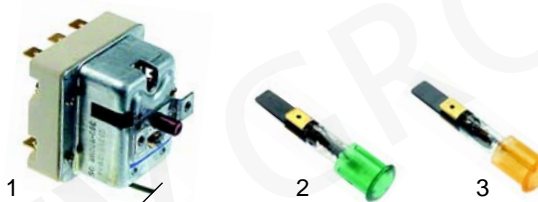

Item	Order	Description	Model	OEM
1	375562	safety thermostat	series 600	826630130
2	359364	signal lamp green	series 700	826650020
3	359365	signal lamp yellow	series 900	826650030

B

Suitable for Baron