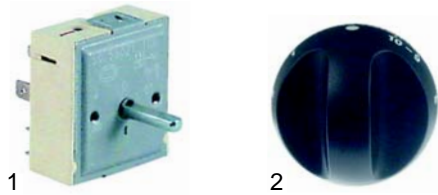

Ovens (electric)

Item	Order	Description	Model	OEM
1	380027	energy regulator (2-circuit)	series 600,	853400010
2	111693	knob	series 700, 900	824710410