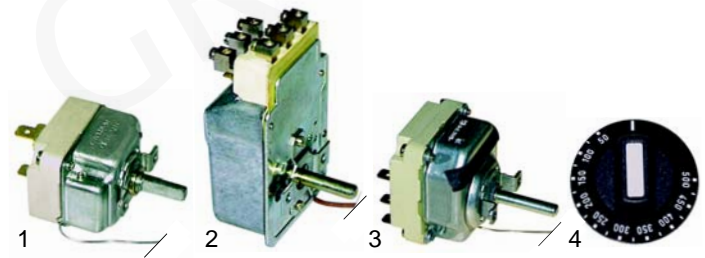

Item	Order	Description	Typ	OEM
1	375247	thermostat, 1-pole	universal	EGO50092
2	n.l.a.	thermostat, 3-pole		EGO500
3	375027	thermostat, 3-pole		EGO500
4	110248	knob		MANTER