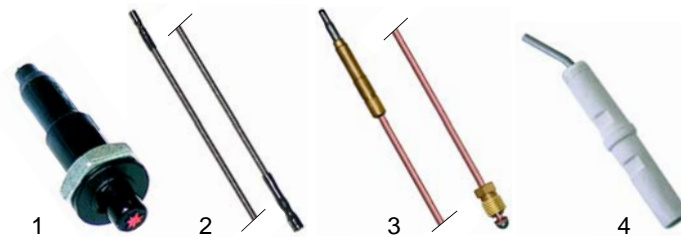

Item	Order	Description	Typ	OEM
1	100013	piezoelectric igniter	gas	ALLEND
2	102180	ignition cable		CAVOACC
3	102044	thermocouple		TC1200MM
4	100707	electrode		CANDELA