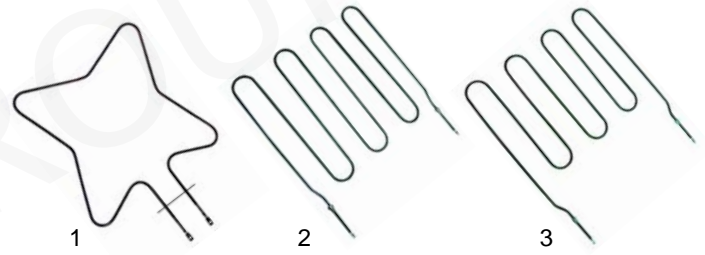

Item	Order	Description	Typ	OEM
1	418347	1500W/230V	47	RES47
2	415941	2000W/230V	50/2	RES50
3	415942	2300W/230V	62/2	RES62