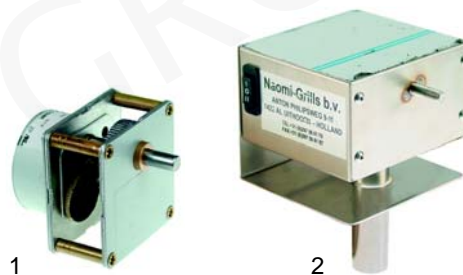

Item	Order	Description	Model	OEM
1	500803	motor	universal	101A
2	500802	motor/complete	DKO._	100