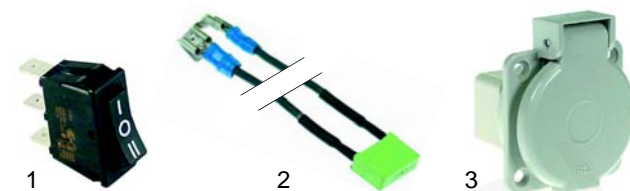

Item	Order	Description	Model	OEM
1	345575	switch		117
2	365038	capacitor	universal	118
3	550693	lamp holder outlet		430

N

Suitable for Naomi