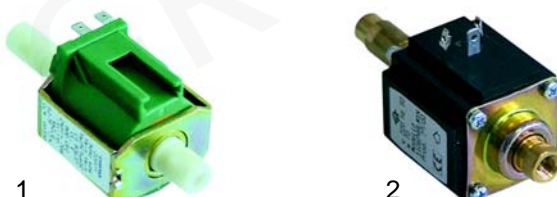

Switches

Item	Order	Description
1	345266	Micro switch
2	345041	Micro switch
3	345255	Micro switch

Lamps

Item	Order	Description
1	359218	Lamp, 230V, 13 x 16mm
2	359199	Lamp

Level controllers

Item	Order	Description
1	400017	Level controller (RL30/1E-2C/11), 230V
2	400230	Level controller (RL40/1E/11), 230V
2	400231	Level controller (RL40/1E/11), 24V AC
3	400086	Level controller (RL60/1DT/11), 230V
3	400087	Level controller (RL60/1DT/11), 24V AC

Level controllers

Item	Order	Description
1	400400	Level controller (RL40/1E/8), 230V
1	400474	Level controller (RL40/Gr/8), 24V AC
2	380136	Base, 11 poles
3	380137	Base, 8 poles
4	400020	Level probe, 150mm

Electronic, flow-meter

Item	Order	Description
1	400004	Flowmeter, 1/4"
2	400256	Plugs
3	400257	Flowmeter turbine
4	400258	Case gasket

Pumps

Item	Order	Description
1	500173	Pump (ULKA EP5), 48W, 230V
1	500178	Pump (ULKA EP5), 48W/24V AC
2	500124	Pump (ULKA EX5), 48W, 230V
2	500179	Pump (ULKA EX5), 48W/24V AC

Item	Order	Description
1	500218	Pumpe (Eaton), 60W, 230V
2	500123	Pumpe (Fluid-o-tech), 70W, 230V
2	500232	Pumpe (Fluid-o-tech), 48W/24V AC

Elements

Item	Order	Description
1	417017	1 group, 750W, 230V
2	417018	2 groups, 1250W, 230V
3	417118	3 groups, 1750W, 230V
4	528008	Gasket