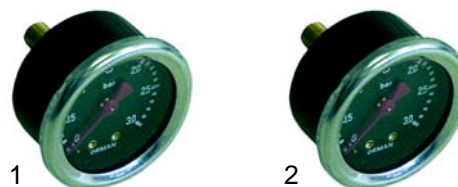

Item	Order	Description
1	400338	Heating cartridge, 80W, 240V
2	528674	Gasket/Warmth changer (ELE)

Boiler gaskets

Item	Order	Description
1	528128	Boiler gasket (klingerit), 10 holes
2	528129	Boiler gasket (teflon), 10 holes
3	528677	Boiler gasket (TELL)

Item	Order	Description
1	528678	Boiler gasket (Baby)
2	528679	Boiler gasket (Grand Gaggia), 70 x 63mm
3	528680	Boiler gasket (Baby)

Manometer

Item	Order	Description
1	541283	Manometer (TELL), 0 - 3 bar
2	541284	Manometer (TELL), 0 - 15 bar