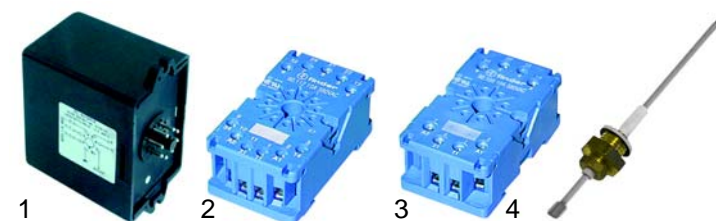

Switches

Item	Order	Description
1	301025	Main switch, 28 x 24mm
2	301060	Main switch, 30 x 22mm
3	345037	Main switch, Ø25mm

Item	Order	Description
1	346060	Switch (coffee-symbol)
2	346050	Push button (water-symbol)
3	346051	Push button (steam-symbol)

Switches

Item	Order	Description
1	345266	Micro switch
2	345041	Micro switch
3	345255	Micro switch

Lamps

Item	Order	Description
1	359218	Lamp, 230V, 13 x 16mm
2	359199	Lamp

Level controllers

Item	Order	Description
1	400017	Level controller (RL30/1E-2C/11), 230V
2	400230	Level controller (RL40/1E/11), 230V
2	400231	Level controller (RL40/1E/11), 24V AC
3	400086	Level controller (RL60/1DT/11), 230V
3	400087	Level controller (RL60/1DT/11), 24V AC

Level controllers

Item	Order	Description
1	400400	Level controller (RL40/1E/8), 230V
1	400474	Level controller (RL40/Gr/8), 24V AC
2	380136	Base, 11 poles
3	380137	Base, 8 poles
4	400020	Level probe, 150mm