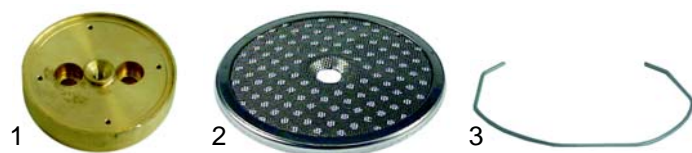

Water dispersions

Item	Order	Description
1	529166	Water dispersion
2	529084	Shower
3	529079	Filter holder spring