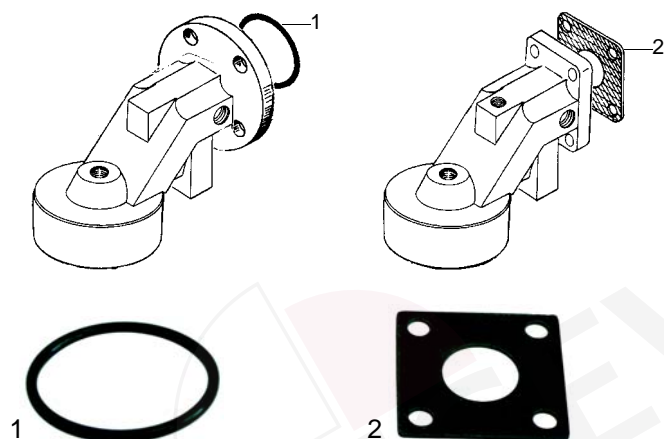

Group

Item	Order	Description
1	528315	Group gasket (TELL)
2	528132	Group gasket (ELLE)