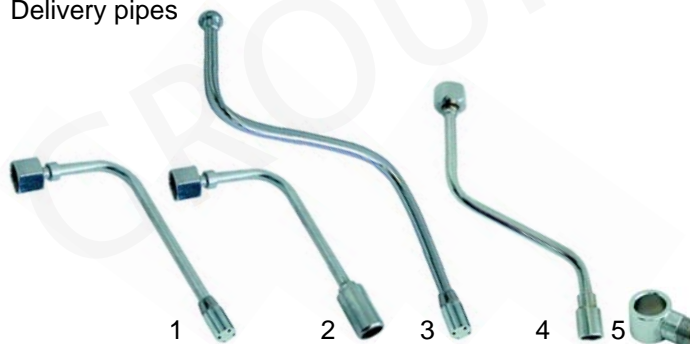

G Level glass

Item	Order	Description
1	529386	Level glass, 11 x 140mm
1	528681	Level glass, 11 x 160mm (TDS)
2	529389	Cover
3	528200	O-ring
4	528682	Press washer
5	529388	Level glass, 11 x 55mm (TE/TD93)

Taps

Item	Order	Description
1	528683	Gasket
2	528684	Spring
3	528685	Gasketholder
4	528686	Gasket
5	528687	O-ring
6	528688	Knob
7	528689	Circlip ring
8	528690	Knob washer
9	528691	Knob cover

Item	Order	Description
1	529580	Tap/cpl.
2	111066	Spring
3	111065	Knob

Item	Order	Description
4	528692	O-ring
5	528684	Spring
6	528694	Gasketholder
7	528695	Gasket
8	528687	O-ring

Delivery pipes

Item	Order	Description
1	529609	Steam pipe (Tell)
2	529625	Water pipe (Tell)
3	529581	Steam pipe (ELE)
3	529677	Steam pipe (stainless steel)
4	529583	Water pipe (ELE)
5	529647	Link (ELE)

Item	Order	Description
1	529582	Steam pipe (ELE)
2	529584	Water pipe (ELE)
2	529676	Water pipe (stainless steel)
3	528206	O-ring
4	529709	Spring
5	529710	Banjo stem single
6	528201	Gasket (teflon)
7	529510	Perlator
8	529513	Steam jet