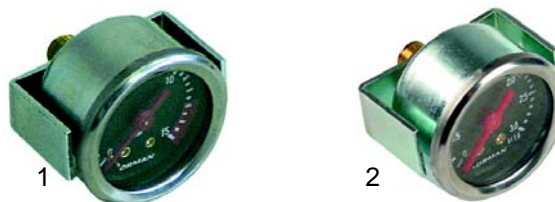

Item	Order	Description
1	541228	Manometer (TE 93), 0 - 15 bar
2	541229	Manometer (TE 93), 0 - 3 bar