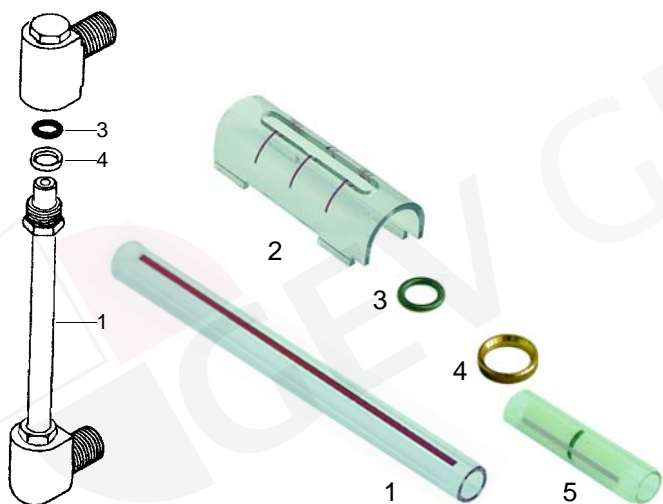

G Level glass

Item	Order	Description
1	529386	Level glass, 11 x 140mm
1	528681	Level glass, 11 x 160mm (TDS)
2	529389	Cover
3	528200	O-ring
4	528682	Press washer
5	529388	Level glass, 11 x 55mm (TE/TD93)