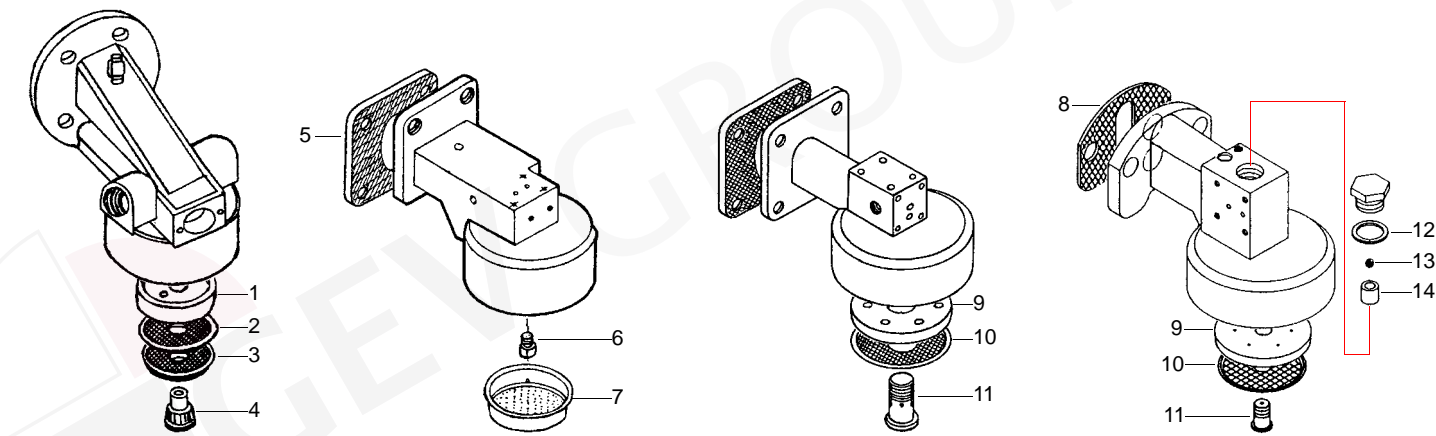

M

Group

Suitable for Marcfi/Ancas

Item	Order	Description
1	529128	Dispersion
2	529136	Shower
3	529137	Shower
4	529149	Dispersion
5	529169	Gasket

Item	Order	Description
6	529135	Dispersion
7	529140	Shower
8	529189	Group gasket
9	529203	Dispersion
10	529138	Shower

Item	Order	Description
11	529139	Dispersion
12	528784	Washer (aluminium)
13	528787	Jet
14	528788	Filter