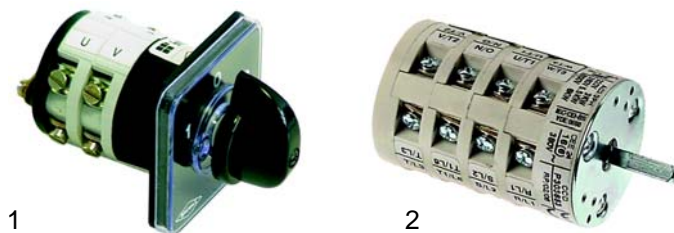

## Solenoid valves

Scem/Parker

Item	Order	Description
1	370057	cpl., 3 ways, 230V AC
2	370062	Solenoid square base
3	371029	Magnetic coil, 230V AC

Lucifer

Item	Order	Description
1	370053	cpl., 230V
2	370061	Solenoid square base
3	371031	Magnetic coil, 230V AC

ODE

Item	Order	Description
1	370203	cpl., 3 ways, 230V AC
2	371150	Magnetic coil, 230V AC

Accessories

Item	Order	Description
1	371090	Plug
2	371095	O-ring (viton)
3	371100	O-ring (silicon)

## Pressure switches, switches

Item	Order	Description
1	541021	Pressure switch
2	346088	Main switch

Item	Order	Description
1	346054	Main switch
2	346026	Main switch

Item	Order	Description
1	345033	Switch, 2 poles, 27,2 x 22mm
1	345090	Push button, 2 poles, 27,2 x 22mm
2	345013	Switch, 2 poles, 26,5 x 25,6mm
3	301025	Switch, 2 poles, 28 x 24mm

## Spouts

Item	Order	Description
1	529002	3/8", 1 way, straight/short
2	529001	3/8", 1 way, straight/long
3	529005	3/8", 1 way, curved/short
4	529003	3/8", 1 way, curved/long

Item	Order	Description
5	529004	3/8", 1 way, curved/closed
6	529008	3/8", 2 ways, distance 44mm
7	529007	3/8", 2 ways, distance 55mm/short
8	529006	3/8", 2 ways, distance 55mm/long