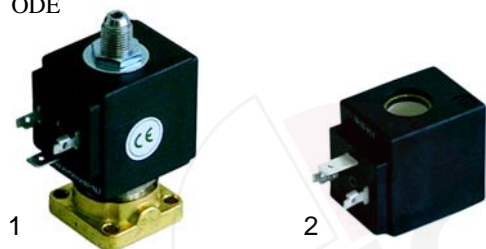

## Solenoid valves

Scem/Parker

Item	Order	Description
1	370057	cpl., 3 ways, 230V AC
2	370062	Solenoid square base
3	371029	Magnetic coil, 230V AC

Lucifer

Item	Order	Description
1	370053	cpl., 230V
2	370061	Solenoid square base
3	371031	Magnetic coil, 230V AC

ODE

Item	Order	Description
1	370203	cpl., 3 ways, 230V AC
2	371150	Magnetic coil, 230V AC

Accessories

Item	Order	Description
1	371090	Plug
2	371095	O-ring (viton)
3	371100	O-ring (silicon)

## Pressure switches, switches

Item	Order	Description
1	541021	Pressure switch
2	346088	Main switch

Item	Order	Description
1	346054	Main switch
2	346026	Main switch

Item	Order	Description
1	345033	Switch, 2 poles, 27,2 x 22mm
1	345090	Push button, 2 poles, 27,2 x 22mm
2	345013	Switch, 2 poles, 26,5 x 25,6mm
3	301025	Switch, 2 poles, 28 x 24mm