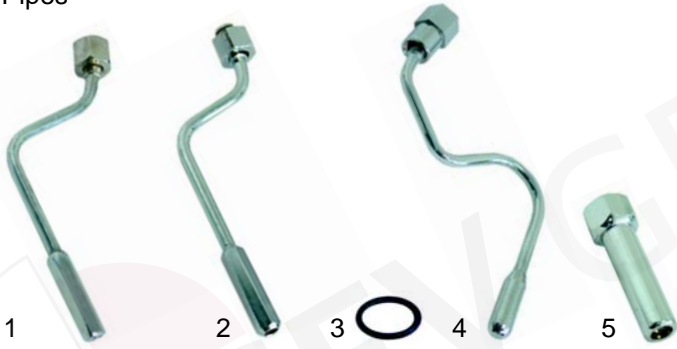

Pipes

Item	Order	Description
1	529465	Steam pipe
2	529466	Water pipe
3	528744	O-ring
4	529467	Steam pipe
5	529468	Water pipe