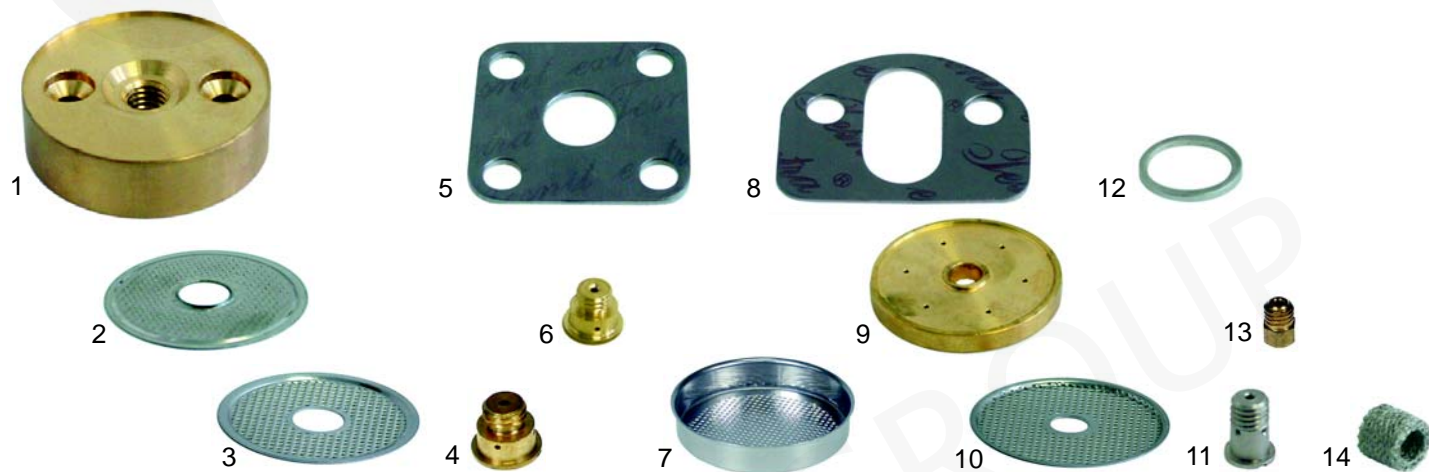

M

Group

Suitable for Marcfi/Ancas

Item	Order	Description
1	529128	Dispersion
2	529136	Shower
3	529137	Shower
4	529149	Dispersion
5	529169	Gasket

Item	Order	Description
6	529135	Dispersion
7	529140	Shower
8	529189	Group gasket
9	529203	Dispersion
10	529138	Shower

Item	Order	Description
11	529139	Dispersion
12	528784	Washer (aluminium)
13	528787	Jet
14	528788	Filter