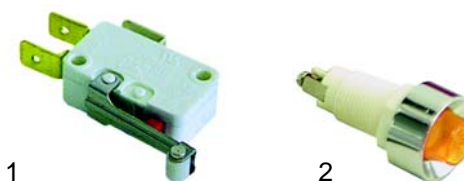

## Pressure switches, switches

Item	Order	Description
1	541021	Pressure switch
2	346088	Main switch

Item	Order	Description
1	346054	Main switch
2	346026	Main switch

Item	Order	Description
1	345033	Switch, 2 poles, 27,2 x 22mm
1	345090	Push button, 2 poles, 27,2 x 22mm
2	345013	Switch, 2 poles, 26,5 x 25,6mm
3	301025	Switch, 2 poles, 28 x 24mm

## Switches, lamps

Item	Order	Description
1	345253	Micro switch
2	359417	Signal lamp, 230V

**Elements**

Item	Order	Description
1	417068	1 group, 600W, 230V
2	417069	2 groups, 1100W/400V
3	417070	2 groups, 1350W, 230V