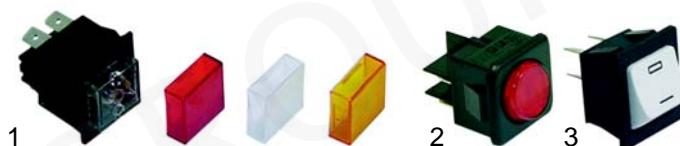

## Solenoid valves

Scem/Parker

Item	Order	Description
1	370057	cpl., 3 ways, 230V AC
2	370062	Solenoid square base
3	371029	Magnetic coil, 230V AC

Lucifer

Item	Order	Description
1	370053	cpl., 230V
2	370061	Solenoid square base
3	371031	Magnetic coil, 230V AC

ODE

Item	Order	Description
1	370203	cpl., 3 ways, 230V AC
2	371150	Magnetic coil, 230V AC

Accessories

Item	Order	Description
1	371090	Plug
2	371095	O-ring (viton)
3	371100	O-ring (silicon)

## Pressure switches, switches

Item	Order	Description
1	541021	Pressure switch
2	346088	Main switch

Item	Order	Description
1	346054	Main switch
2	346026	Main switch

Item	Order	Description
1	345033	Switch, 2 poles, 27,2 x 22mm
1	345090	Push button, 2 poles, 27,2 x 22mm
2	345013	Switch, 2 poles, 26,5 x 25,6mm
3	301025	Switch, 2 poles, 28 x 24mm