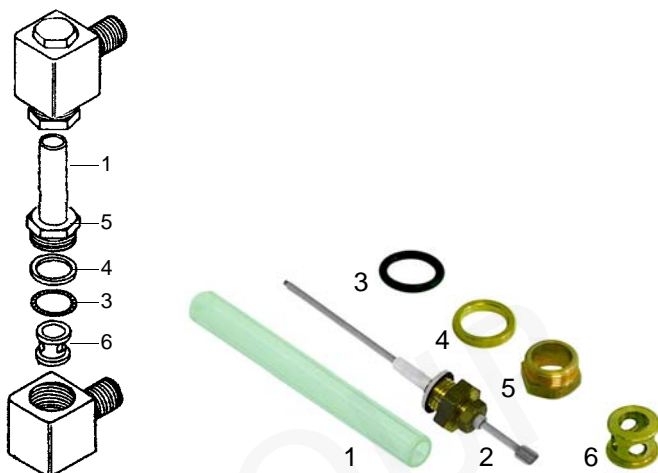

## Switches, lamps

Item	Order	Description
1	345253	Micro switch
2	359417	Signal lamp, 230V

**Elements**

Item	Order	Description
1	417068	1 group, 600W, 230V
2	417069	2 groups, 1100W/400V
3	417070	2 groups, 1350W, 230V

Item	Order	Description
1	417071	1 group, 1000W, 230V
2	417072	2 groups, 3000W, 230V
3	417073	2 groups, 3000W/400V
4	528027	Element gasket

**Manometers**

Item	Order	Description
1	541249	Manometer/double scale
2	541250	Manometer, 0 - 3 bar

**Valves**

Item	Order	Description
1	529312	Safety valve, 1,8 bar, 3/8"
2	529316	Safety valv/sealed, 1,8 bar, 3/8"
3	529303	Empty valve (stainless steel), 1/4"
4	529361	Cu-gasket, 1/4"
5	529349	Cu-gasket, 3/8"

Item	Order	Description
1	529324	Expansion- and retention valve/cpl.

**Level glass**

Item	Order	Description
1	529438	Level glass
2	400020	Level probe, 150mm
3	529439	O-ring
4	529440	Press washer
5	529441	Pipe upper nut
6	529442	Bush