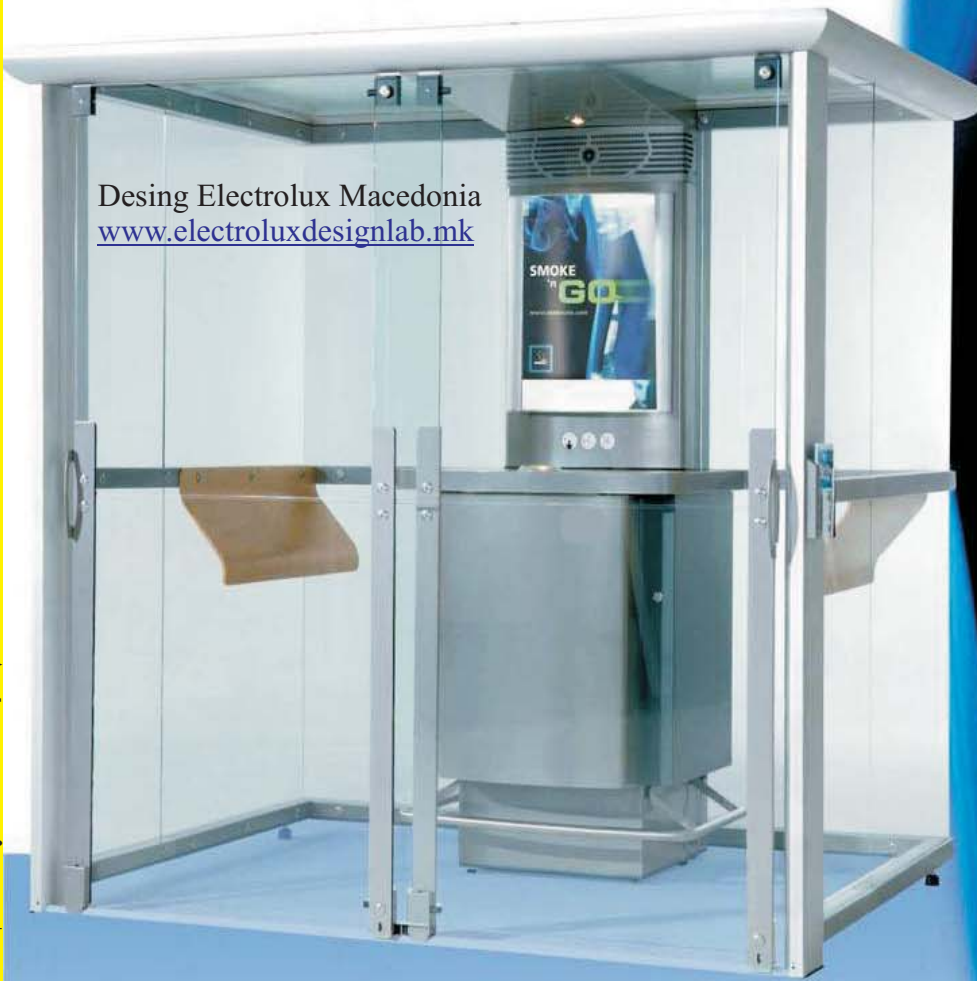

cause annoyance

Desing Electrolux Macedonia
www.electroluxdesignlab.mk

Transparent design

Efficient filtering

Odourless ashtray

Various models

Low noise level

Various accessories

Push/pull-system

Various models

The smoke cabin can be flexible fitted in inside any interior: the standard version of the cabin has transparent walls; other colour schemes can be accommodated on request. The smoke cabin is provided with lighting. For situations in which smoking is only allowed in closed rooms, the smoke cabin can be equipped with sliding doors. Self-closing doors are also available.

Variety of accessories

Smoke 'n Go stands for 'having a quick smoke comfortably'. Foot and lean-to supports and even a lit display with information (about the company) can be installed extra into the smoke cabin to increase the comfort even further.

Filtration at low noise levels including a detection sensor

The smoke cabin carries out its air cleaning job efficiently and practically noiseless. The automatic start/stop ensures that air cleaning only takes place when somebody is actually present in the Smoke 'n Go smoke cabin, thus saving energy!

Efficient and cost saving

The Smoke 'n Go smoke cabin has an open appearance so that smokers do not feel left out. Those in need of a smoke break do not need to go outside but instead they can stay near their location of work. In addition, the costs per smoker are low – the smoke cabin hardly occupies expensive floor space.

Odourless ashtray

An important component of the Smoke 'n Go smoke cabin is the ingenious odourless ashtray: still-burning cigarette and cigar ends disappear without a trace of smoke or annoying smells remaining. This also enhances the fire safety in your company. The ashtray has a capacity of several thousands of cigarette ends.

Push/pull-system

The smoke cabin is equipped with a push/pull-system. Fresh air is blown in on one side, while on the other side smoke is extracted. This constant air flow prevents any smoke to linger.