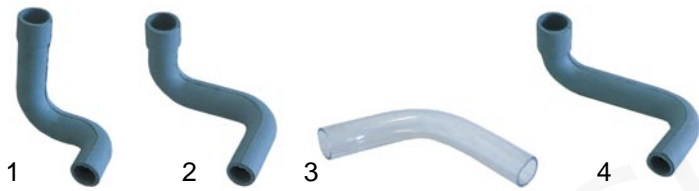

item	order no.	description	type	ref. no.
1	695093	inlet hose	SD23	Z11D037
2	695090	pressure hose		Z11D038
3	695091	inlet hose	SD30-210, SC30-120, SM30-120	Z11D007, 61018901
4	695094	pressure hose		Z11D006