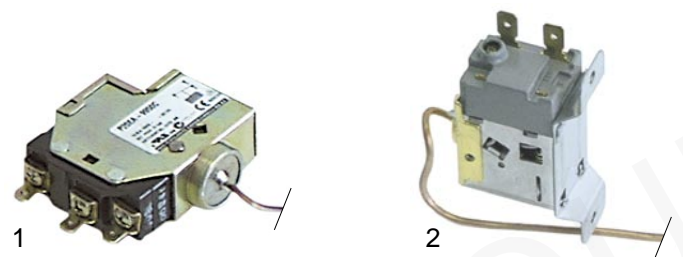

pos.	order no.	description	type	ref. no.
1	541116	pressure switch	SD18, SD22-210, SC30-120, SM30-120, SP100/150, SPR150	62007500, 62007505, Z1EL005
2	390205	pressure switch	SD80	Z1EL200

order no.: P020201001