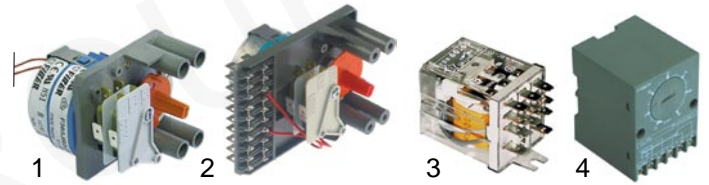

Member of the  **GEV GROUP**

electrical components

item	order no.	description	type	ref. no.
1	301028	main switch		62045300, Z1EL032
2	346526	switch	universal	Z1EL031, 6203302
3	301013	changeover switch		62044201, 62044202, Z1EL071

item	order no.	description	type	ref. no.
1	360051	timer	SD22-210, SC30-120, SM30-120	Z1EL003
2	360370	timer	SD22 new	62044100
3	380312	relay	SD210, SP150	Z1EL004, 62023702
4	360161	timer	SP100/150, SPR150	Z1EL051

item	order no.	description	type	ref. no.
1	541116	pressure switch	SD18, SD22-210, SC30-120, SM30-120, SP100/150, SPR150	Z1EL005, 62007500, 62007505
2	390205	pressure switch	SD80	Z1EL200

item	order no.	description	type	ref. no.
1	390581	bin thermostat	SD18	62020900, 63000500
	390210	bin thermostat	SD22-210, SC30-120, SM30-120	Z1EL010, 62026302
2	390207	evaporator thermostat	SD22-210, SC30, SM30-120	Z1EL011, 62026414
	390201	evaporator thermostat	SC40-120, SM120, SC30W-120W, SM120W	Z1EL012
3	390591	evaporator thermostat	SD18	62026415
2	390209	evaporator thermostat	SD22 new	62020100
4	390203	capacitor thermostat	SD22W-210W, SC30W-120W, SM30W-120W	Z1EL014
5	375832	safety thermostat	SD18, SD22	62044300, 62044302
6	390012	bin thermostat	SP100/150, SPR150	Z1EL042

item	order no.	description	type	ref. no.
1	370458	solenoid valve body hot gas, DN 1,6mm	SD18, SD22 new	62030614
	370429	solenoid valve body hot gas, DN 2,5mm	SD18, SD22 new, SD60	62030627
2	371098	solenoid coil		62030648, 62030628
-	nla*	solenoid valve hot gas	SD22/23/30	Z1FR057
3	370425	solenoid valve hot gas, DN 1,9mm	SD40-210, SC30-70, SM30-70	Z1FR047
-	nla*	solenoid valve hot gas	SC120, SM120	Z1FR048