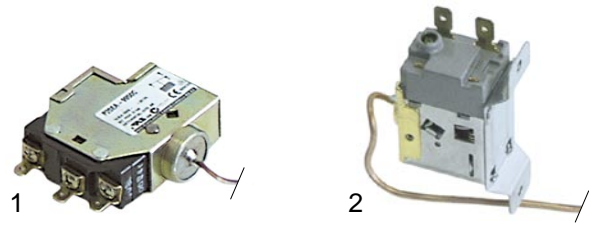

Member of the  **GEV GROUP**

electrical components

item	order no.	description	type	ref. no.
1	301028	main switch		62045300, Z1EL032
2	346526	switch	universal	Z1EL031, 6203302
3	301013	changeover switch		62044201, 62044202, Z1EL071

item	order no.	description	type	ref. no.
1	360051	timer	SD22-210, SC30-120, SM30-120	Z1EL003
2	360370	timer	SD22 new	62044100
3	380312	relay	SD210, SP150	Z1EL004, 62023702
4	360161	timer	SP100/150, SPR150	Z1EL051

item	order no.	description	type	ref. no.
1	541116	pressure switch	SD18, SD22-210, SC30-120, SM30-120, SP100/150, SPR150	Z1EL005, 62007500, 62007505
2	390205	pressure switch	SD80	Z1EL200

item	order no.	description	type	ref. no.
1	390581	bin thermostat	SD18	62020900, 63000500
	390210	bin thermostat	SD22-210, SC30-120, SM30-120	Z1EL010, 62026302
2	390207	evaporator thermostat	SD22-210, SC30, SM30-120	Z1EL011, 62026414
	390201	evaporator thermostat	SC40-120, SM120, SC30W-120W, SM120W	Z1EL012
3	390591	evaporator thermostat	SD18	62026415
2	390209	evaporator thermostat	SD22 new	62020100
4	390203	capacitor thermostat	SD22W-210W, SC30W-120W, SM30W-120W	Z1EL014
5	375832	safety thermostat	SD18, SD22	62044300, 62044302
6	390012	bin thermostat	SP100/150, SPR150	Z1EL042

item	order no.	description	type	ref. no.
1	370458	solenoid valve body hot gas, DN 1,6mm	SD18, SD22 new	62030614
	370429	solenoid valve body hot gas, DN 2,5mm	SD18, SD22 new, SD60	62030627
2	371098	solenoid coil		62030648, 62030628
-	nla*	solenoid valve hot gas	SD22/23/30	Z1FR057
3	370425	solenoid valve hot gas, DN 1,9mm	SD40-210, SC30-70, SM30-70	Z1FR047
-	nla*	solenoid valve hot gas	SC120, SM120	Z1FR048