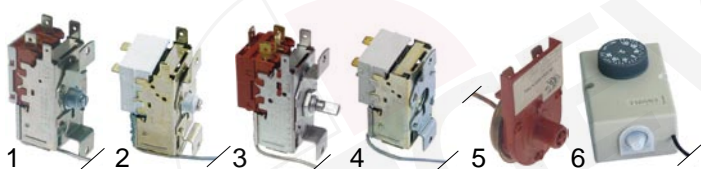

Member of the  **GEV GROUP**

electrical components

item	order no.	description	type	ref. no.
1	301028	main switch		62045300, Z1EL032
2	346526	switch	universal	Z1EL031, 6203302
3	301013	changeover switch		62044201, 62044202, Z1EL071

item	order no.	description	type	ref. no.
1	360051	timer	SD22-210, SC30-120, SM30-120	Z1EL003
2	360370	timer	SD22 new	62044100
3	380312	relay	SD210, SP150	Z1EL004, 62023702
4	360161	timer	SP100/150, SPR150	Z1EL051

item	order no.	description	type	ref. no.
1	541116	pressure switch	SD18, SD22-210, SC30-120, SM30-120, SP100/150, SPR150	Z1EL005, 62007500, 62007505
2	390205	pressure switch	SD80	Z1EL200

item	order no.	description	type	ref. no.
1	390581	bin thermostat	SD18	62020900, 63000500
	390210	bin thermostat	SD22-210, SC30-120, SM30-120	Z1EL010, 62026302
2	390207	evaporator thermostat	SD22-210, SC30, SM30-120	Z1EL011, 62026414
	390201	evaporator thermostat	SC40-120, SM120, SC30W-120W, SM120W	Z1EL012
3	390591	evaporator thermostat	SD18	62026415
2	390209	evaporator thermostat	SD22 new	62020100
4	390203	capacitor thermostat	SD22W-210W, SC30W-120W, SM30W-120W	Z1EL014
5	375832	safety thermostat	SD18, SD22	62044300, 62044302
6	390012	bin thermostat	SP100/150, SPR150	Z1EL042