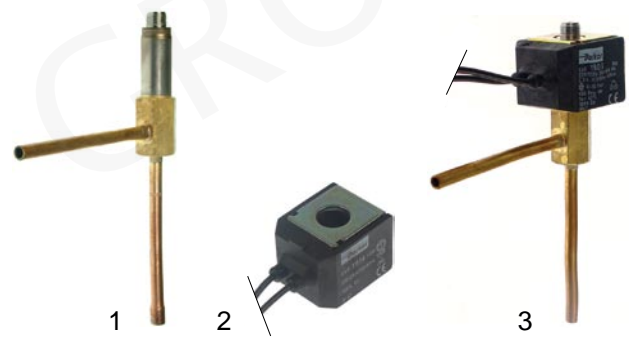

item	order no.	description	type	ref. no.
1	360051	timer	SD22-210, SC30-120, SM30-120	Z1EL003
2	360370	timer	SD22 new	62044100
3	380312	relay	SD210, SP150	Z1EL004, 62023702
4	360161	timer	SP100/150, SPR150	Z1EL051

item	order no.	description	type	ref. no.
1	402004	main p.c.b.		62040303
2	402005	evaporator sensor		62040410
3	402007	evaporator temperature sensor		62040401
4	402008	hall effect sensor	SPR75/165	62040402
5	402040	water level sensor		62040404, 62040413
6	402039	ice level controller		78508600, 78508602R

item	order no.	description	type	ref. no.
1	541116	pressure switch	SD18, SD22-210, SC30-120, SM30-120, SP100/150, SPR150	Z1EL005, 62007500, 62007505
2	390205	pressure switch	SD80	Z1EL200

item	order no.	description	type	ref. no.
1	390581	bin thermostat	SD18	62020900, 63000500
	390210	bin thermostat	SD22-210, SC30-120, SM30-120	Z1EL010, 62026302
2	390207	evaporator thermostat	SD22-210, SC30, SM30-120	Z1EL011, 62026414
	390201	evaporator thermostat	SC40-120, SM120, SC30W-120W, SM120W	Z1EL012
3	390591	evaporator thermostat	SD18	62026415
2	390209	evaporator thermostat	SD22 new	62020100
4	390203	capacitor thermostat	SD22W-210W, SC30W-120W, SM30W-120W	Z1EL014
5	375832	safety thermostat	SD18, SD22	62044300, 62044302
6	390012	bin thermostat	SP100/150, SPR150	Z1EL042

item	order no.	description	type	ref. no.
1	370458	solenoid valve body hot gas, DN 1,6mm	SD18, SD22 new	62030614
	370429	solenoid valve body hot gas, DN 2,5mm	SD18, SD22 new, SD60	62030627
2	371098	solenoid coil		62030648, 62030628
-	nla*	solenoid valve hot gas	SD22/23/30	Z1FR057
3	370425	solenoid valve hot gas, DN 1,9mm	SD40-210, SC30-70, SM30-70	Z1FR047
-	nla*	solenoid valve hot gas	SC120, SM120	Z1FR048