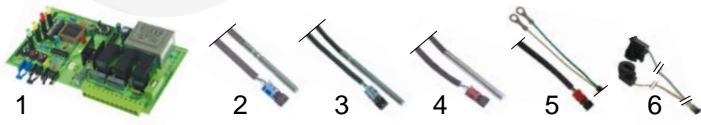

Member of the  **GEV GROUP**

electrical components

item	order no.	description	type	ref. no.
1	301028	main switch		62045300, Z1EL032
2	346526	switch	universal	Z1EL031, 6203302
3	301013	changeover switch		62044201, 62044202, Z1EL071

item	order no.	description	type	ref. no.
1	360051	timer	SD22-210, SC30-120, SM30-120	Z1EL003
2	360370	timer	SD22 new	62044100
3	380312	relay	SD210, SP150	Z1EL004, 62023702
4	360161	timer	SP100/150, SPR150	Z1EL051

item	order no.	description	type	ref. no.
1	541116	pressure switch	SD18, SD22-210, SC30-120, SM30-120, SP100/150, SPR150	Z1EL005, 62007500, 62007505
2	390205	pressure switch	SD80	Z1EL200

item	order no.	description	type	ref. no.
1	390581	bin thermostat	SD18	62020900, 63000500
	390210	bin thermostat	SD22-210, SC30-120, SM30-120	Z1EL010, 62026302
2	390207	evaporator thermostat	SD22-210, SC30, SM30-120	Z1EL011, 62026414
	390201	evaporator thermostat	SC40-120, SM120, SC30W-120W, SM120W	Z1EL012
3	390591	evaporator thermostat	SD18	62026415
2	390209	evaporator thermostat	SD22 new	62020100
4	390203	capacitor thermostat	SD22W-210W, SC30W-120W, SM30W-120W	Z1EL014
5	375832	safety thermostat	SD18, SD22	62044300, 62044302
6	390012	bin thermostat	SP100/150, SPR150	Z1EL042

item	order no.	description	type	ref. no.
1	370458	solenoid valve body hot gas, DN 1,6mm	SD18, SD22 new	62030614
	370429	solenoid valve body hot gas, DN 2,5mm	SD18, SD22 new, SD60	62030627
2	371098	solenoid coil		62030648, 62030628
-	nla*	solenoid valve hot gas	SD22/23/30	Z1FR057
3	370425	solenoid valve hot gas, DN 1,9mm	SD40-210, SC30-70, SM30-70	Z1FR047
-	nla*	solenoid valve hot gas	SC120, SM120	Z1FR048