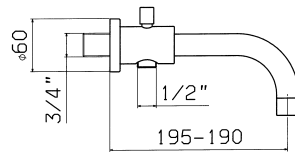

## 2261

Wall-mounted spout  
 Cano mural  
 Bec mural  
 UP-Wanneninlauf

**1 132,20**