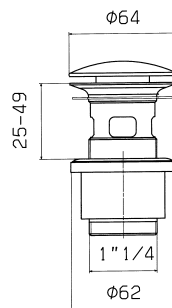

0455

5/4" pop - up waste up&down for basin
Desagüe automatico 5/4" up&down para lavabo
Vidage lavabo 5/4" up&down
Ablaufgarnitur 5/4" up&down für Waschtisch

1 34,60