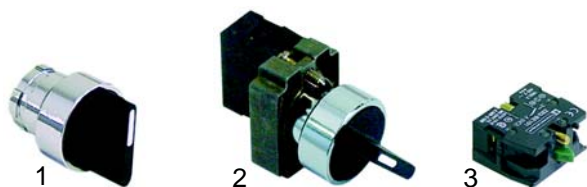

Item	Order	Description	Model	OEM
1	345223	switch, compl., 3 positions	ED650S/ 90	31053 31420
2	345933	switch, compl., 2 positions		26931
3	345220	logic element, 1 NO		30079
3	345221	logic element, 1 NC		29248