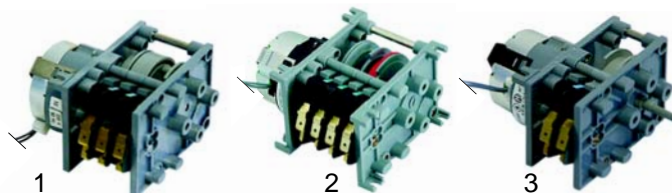

Item	Order	Description	Model	OEM
1	360037	180°, 3 cams, 230V	T6/ 80, M60	25392
2	360310	120°, 4 cams, 230V	ED650E (old)	29828
3	360035	120°, 2 cams, 230V	E36/ 40/ 43/ 50	25381