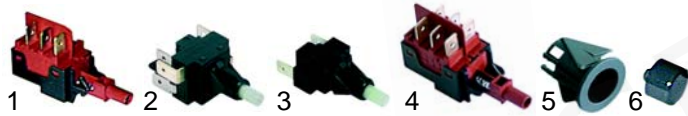

Electrical components

Switches

Item	Order	Description	Model	OEM
1	345228	switch		32872
2	345606	push button		32870
3	345130	push button	APS_, APSE_, C_, CR_, STS_, DP_,	29529
4	345651	switch	SP_	33596
5	359241	housing		33247
6	359243	push button/ grey		32890