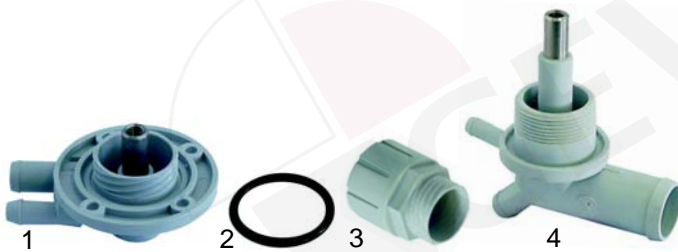

Item	Order	Description	Model	OEM
1	512323	wash arm support/ upper		H190222
2	512267	O-ring	STS43/ 48 (2 series), DP43/	H200820
3	512268	wash arm support/ lower	48 (2 series)	H191083
4	512324	support		H190224