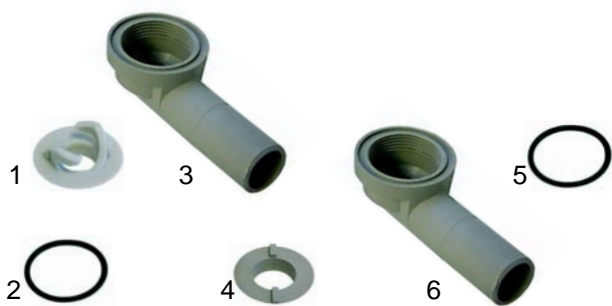

Item	Order	Description	Model	OEM
1	512109	drain clip		31637, 30422
2	512111	O-ring	TS_, UNI_C	28226
3	512110	drain elbow		30421
4	512143	drain fitting		33734
5	512111	O-ring	C35/ 43/ 48, / 48	28226
6	512110	drain elbow		30421