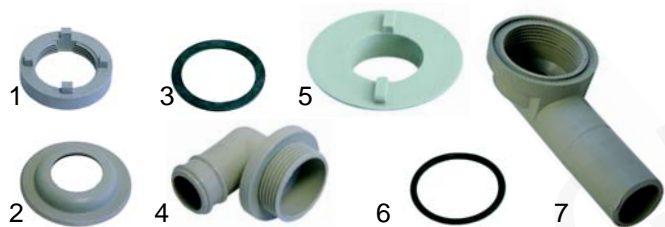

Item	Order	Description	Model	OEM
1	512146	nut	C60	25009
2	512148	disc	STS60 (to 8.'99)	32717
3	512150	gasket	DP50 (to 8.'99)	26637
4	512149	drain elbow		32716
5	512344	drain fitting	STS60 (from 9.'99)	34790
6	512111	O-ring	DP50 (from 9.'99)	28226
7	512110	drain elbow		30421