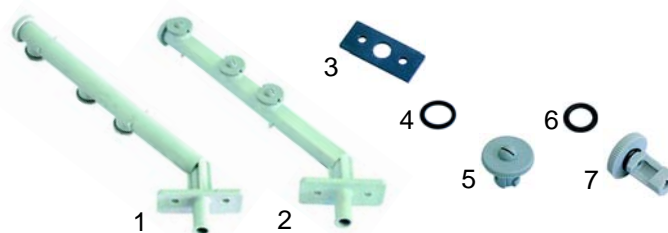

Item	Order	Description	Model	OEM
1	510737	rinse arm/ upper		33786
2	510738	rinse arm/ lower		33787
3	510885	gasket		33784
4	510902	O-ring	CR43, CR48	33790
5	510327	rinse jet		33791
6	510903	O-ring		33792
7	512097	end cap		33793