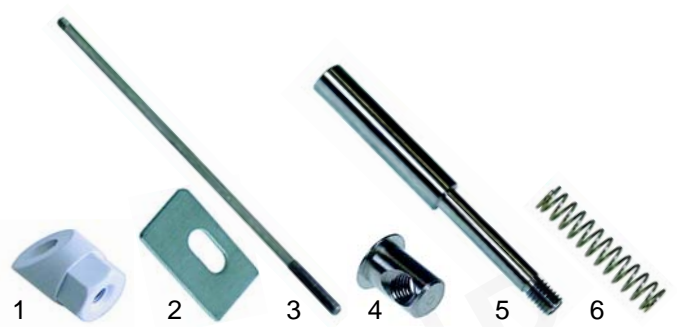

Item	Order	Description	Model	OEM
1	510957	end stop		H190619
2	511175	rod guide		H331461
3	512370	door stay	STS43/ 48 (new), DP35/ 40 (new),	34142
4	512371	threaded shaft	C43/ 48 (new),	34143
5	512372	hinge pin	SP35/ 40	15568
6	512102	spring		30438