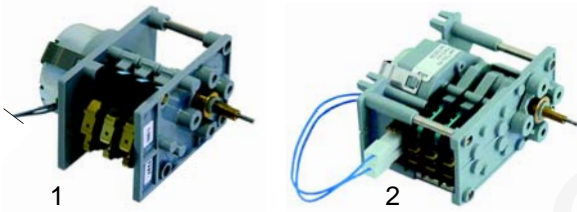

Item	Order	Description	Model	OEM
1	360040	6', timer, 230V	T3/ 80, T4/ 80, NK, NKD	25386
2	360311	6', timer, 230V	UNI_R, UNI_C	32529