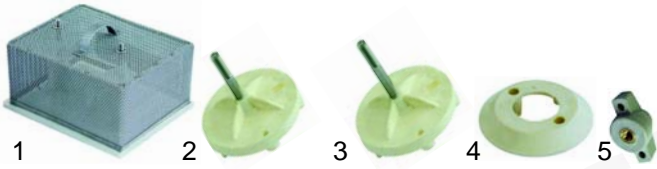

Item	Order	Description	Model	OEM
1	512352	filter	UNI53R	16110
2	512138	filter holder	C35/ 43/ 48, UNI43R, UNI53R	25019
3	512353	filter holder	UNI48R	25018
4	512354	extension	UNI53R	25020
5	512136	attaching nut		25789, 25179