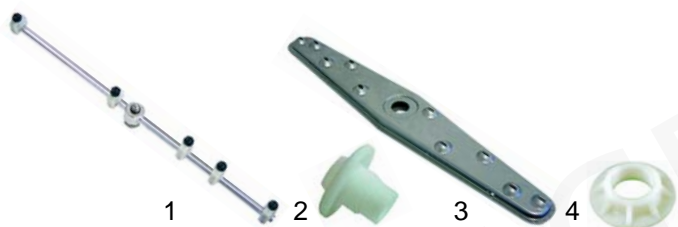

Item	Order	Description	Model	OEM
1	512001	rinse arm, compl.		20502, 16602
2	512040	wash arm bush	ED650E/ 90,	20651, 25056
3	512002	wash arm	ED650S/ 90	17085
4	512042	wash arm nut		25055