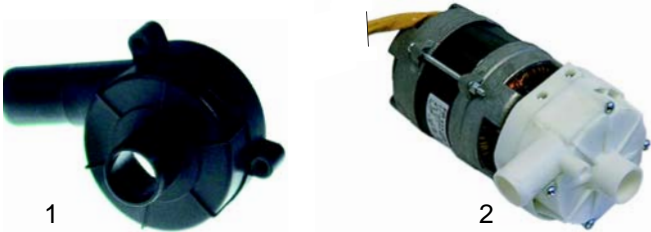

Pumps

Item	Order	Description	Model	OEM
1	500039	190W, 230V		841104
2	500028	0,15 HP, 230V		841145