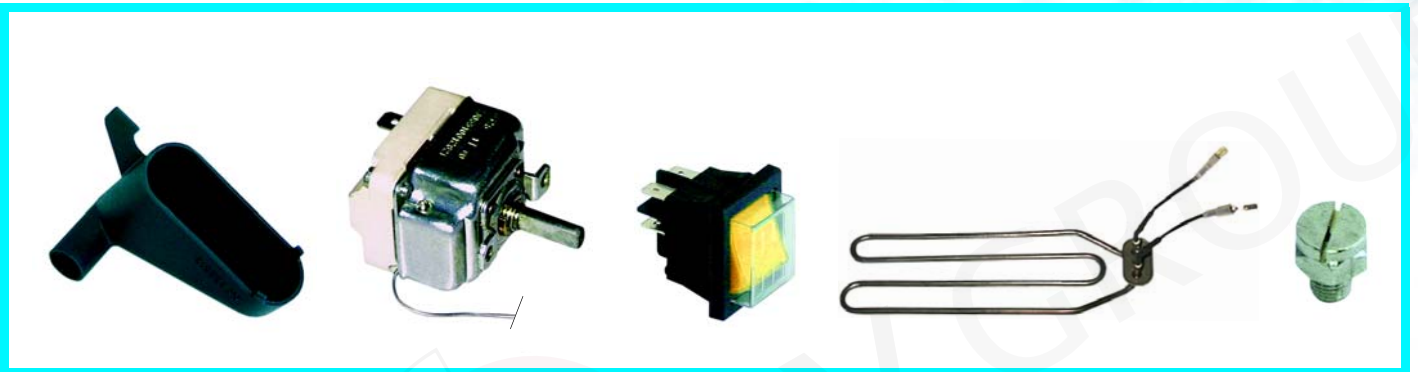

G.E.V. Großküchen-Ersatzteil-Vertrieb GmbH
Robert-Koch-Straße 3a
82152 Planegg/Munich
Germany

Phone: +49 (0)89 745572-0
Fax: +49 (0)89 745572-83
order@gev-online.com
www.gev-online.com

Member of the **GEV GROUP**