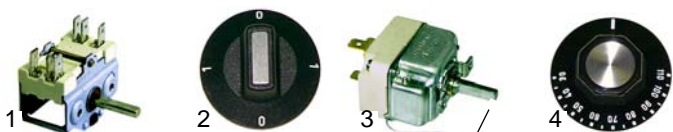

Item	Order	Description	Model	OEM
1	300001	switch		
2	110231	knob	HV60/76/108	
3	375001	thermostat	HV110/111	
4	110119	knob