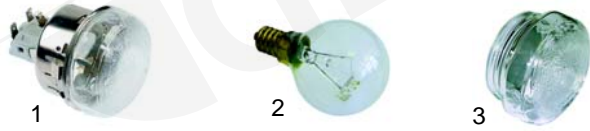

Item	Order	Description	Model	OEM
1	359712	bulb + housing complete		
2	359611	lamp 40W/23V	Grand	
3	359724	lens nipple