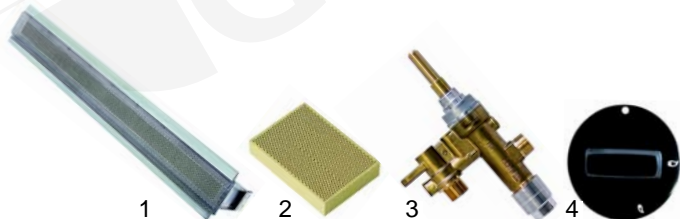

Member of the  **GEV GROUP**

Sausage roasters

Item	Order	Description	Model	OEM
1	105039	burner		
2	101638	gas tap	410,420,430,	
3	110149	knob	440,450	
4	102054	thermocouple		

Spit grills

Item	Order	Description	Model	OEM
1	105040	burner		
2	693069	ceramic heater	model 4/3, 6/5	
3	101638	gas tap	model 7/6, 8/7	
4	110149	knob		