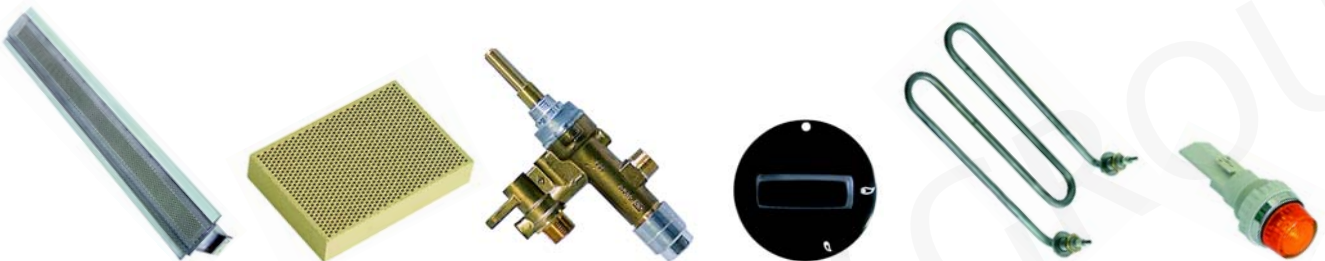

Spare parts suitable for single devices

G.E.V. Großküchen-Ersatzteil-Vertrieb GmbH
Robert-Koch-Straße 3a
82152 Planegg/Munich
Germany

Phone: +49 (0)89 745572-0
Fax: +49 (0)89 745572-83
order@gev-online.com
www.gev-online.com

Member of the **GEV GROUP**