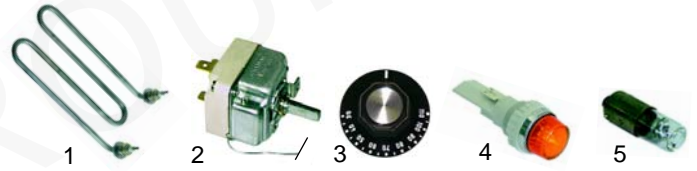

Item	Order	Description	Model	OEM
1	416196	700W/230V		
2	375001	thermostat		
3	110119	knob	930, 931, 932	
4	359069	signal lamp complete		
5	359606	glow lamp, Ba9S