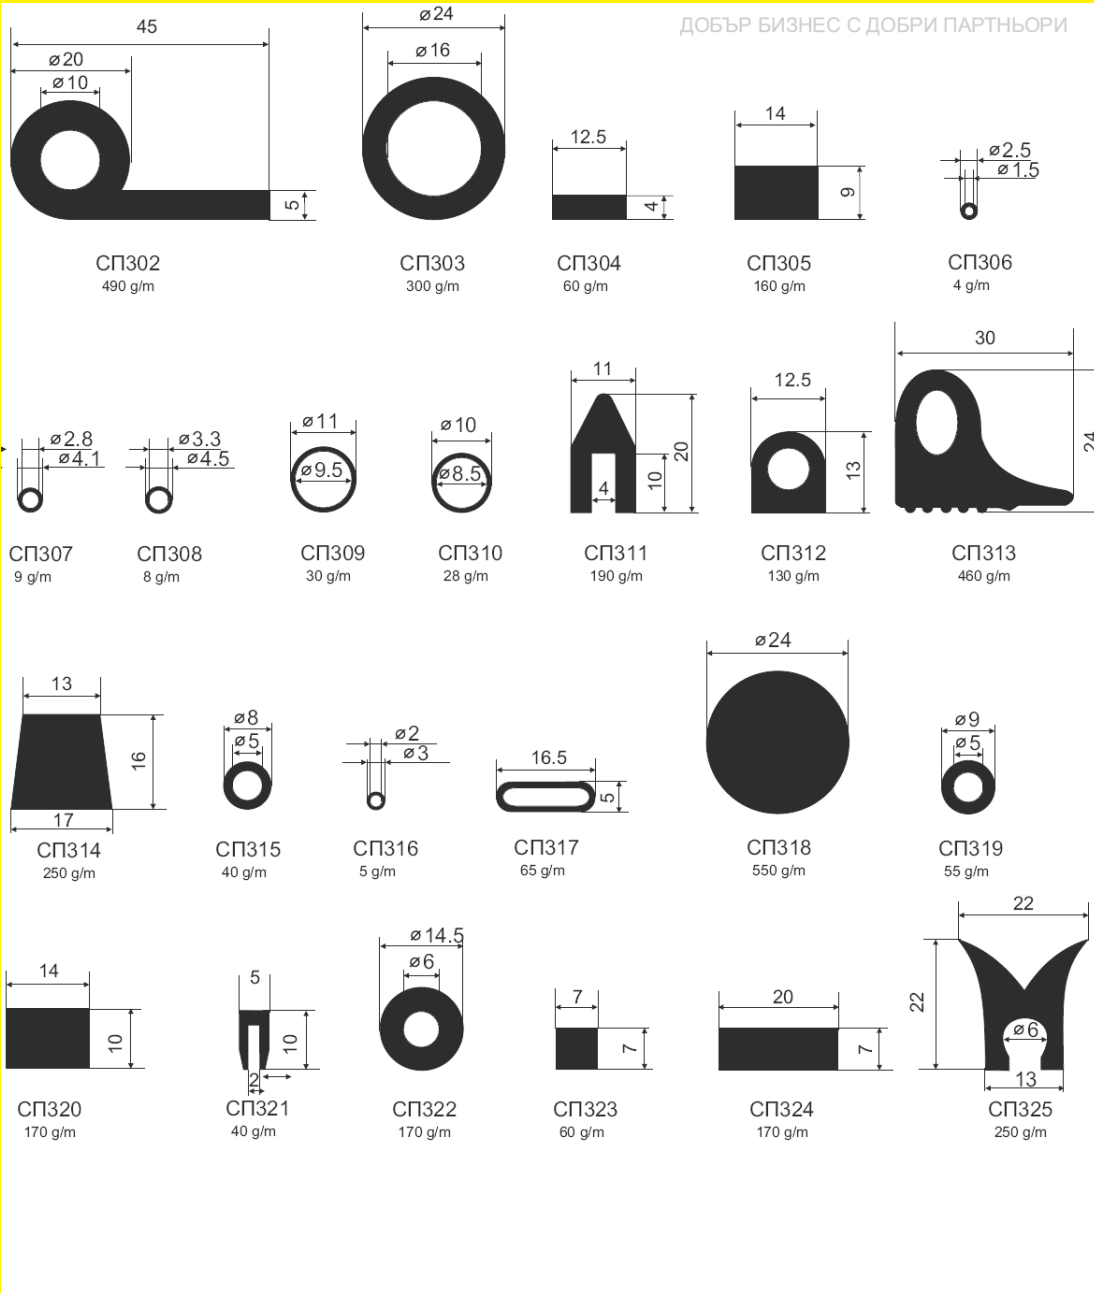

Ovaj crtez e sopstvenost na Electrolux-Bifala.Bez negovo pismeno odobruvanje isfot nesmee da se prepisiva ,umnozava niti kopira bez soglasnost od Electrolux vo sproitno se snosaf posledici vo smislana clenovite 163 i 164 od kivičniot zakon R.M. (повреда на авторско право)

Elektroluks is registered trademark of Elektroluks companies in Macedonia and other countries

Adresa: ul.Braka Mingovi 18, 7000 Bitola; tel: 047/203-330 ,203 900ul.A.Guslarot.1a 02/329 8 130 Skopje
www.electrolux.com.mk www.elektroluks.com.mk e-mail: elek-palenzo@mt.net.mk